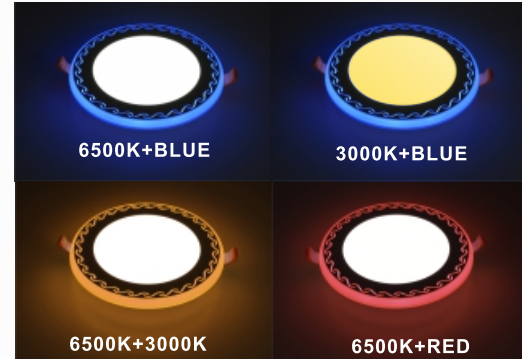

**COLOR  
TEMPERATURE  
CHANGEABLE**

**CNC**

**RECESSED 6W / 9W / 16W / 24W**

**specification**

PRODUCT NAME :	LED RECESSED PANEL LIGHT
MODEL NO. :	CNC RECESSED 6W / CNC RECESSED 9W / CNC RECESSED 16W / CNC RECESSED 24W
SPECIFICATION :	AC85-265V, 280mA ; 6W / 9W / 16W / 24W
WORKING TEMP :	-20-50(°C)
POWER FACTOR :	>0.6
CRI(RA) :	>80
COLOR :	White color
LIGHT SOURCE :	2835 SMD CHIP
LUMEN :	600/900/1600/2400lm
LIFE TIME :	50000 hrs
BEAM ANGLE :	120°
PRODUCT SIZE :	122*10/158*10/205*10/255*10mm
CUT OUT:	105mm/143mm/190mm/240mm
IP :	IP20
APPLICATION :	Home, Shop, Hotel
WARRANTY :	3 years
STANDARD :	CE

**Color Temperature:**

**6500K+BLUE/3000K+BLUE/6500K+3000K/6500K+RED CHANGEABLE**