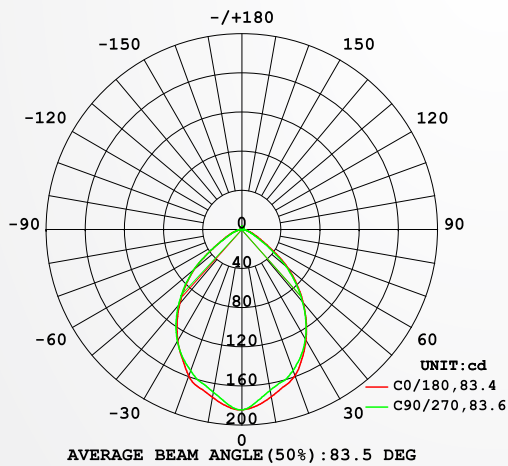

3 YEARS
WARRANTY

3 CCT
CHANGEABLE

6500K 4000K 3000K

VIDEO

COB84

7W

specification

PRODUCT NAME :	LED DOWNLIGHT
MODEL NO. :	COB84 7W
SPECIFICATION :	AC220-240V, 50-60Hz, 7W
WORKING TEMP :	-20~50(°C)
POWER FACTOR :	>0.6
CRI(RA) :	>90
COLOR :	Shinny White
LIGHT SOURCE :	COB
LUMEN :	80 LM/W
BEAM ANGLE :	90°
PRODUCT SIZE :	93*45mm
CUT OUT :	85mm
IP :	IP20
APPLICATION :	Home, Shop, Hotel..etc.
WARRANTY :	3 years
STANDARD :	CE

Color Temperature:

6500-4000K-3000K (3CCT) Changeable

7W

LUMINAIRE PHOTOMETRIC TEST REPORT

NAME: COB84 LED Downlight	TYPE:	WEIGHT:0.15g
SPEC.: 7W	DIM.:	SERIAL No.:
MFR.: NEXLEDS	SUR.:52	Shielding Angle:

DATA OF LAMP		PHOTOMETRIC DATA			
MODEL	COB84 7W	Imax (cd)	184.4	S/MH (C0/180)	1.09
NOMINAL POWER (W)	7	LOR (%)	100.0	S/MH (C90/270)	1.09
RATED VOLTAGE (V)	220	TOTAL FLUX (lm)	345.49	η UP, DN (C0-180)	2.0,47.7
NOMINAL FLUX (lm)	345.459	CIE CLASS	DIRECT	η UP, DN (C180-360)	1.5,48.7
LAMPS INSIDE	1	η up (%)	3.5	CIBSE SHR NOM	1.00
TEST VOLTAGE (V)	220	η down (%)	96.5	CIBSE SHR MAX	1.15

LUMINOUS INTENSITY DISTRIBUTION DIAGRAM

C0 PLANE ISOLUX DIAGRAM (UNIT:lx)

C Range: 0 - 360DEG
 C Interval: 22.5DEG
 Test Speed: MEDIUM
 Temperature:28DEG
 Operators:JACK
 Test Date:22 September 2023

γ Range: 0 - 180DEG
 γ Interval: 0.5DEG
 Test System:EVERFINE GO-2000B_V1 SYSTEM V2.0.407.13
 Humidity:63.0%
 Test Distance:11.565m [K=1.0000]
 Remarks: