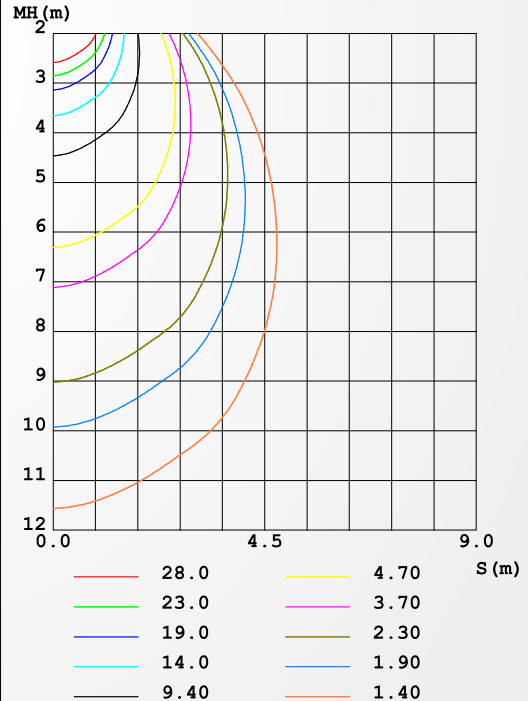

Color Temperature:

6500-4000K-3000K (3CCT) Changeable

7W

LUMINAIRE PHOTOMETRIC TEST REPORT

NAME: COB84 LED Downlight	TYPE:	WEIGHT:0.15g
SPEC.: 7W	DIM.:	SERIAL No.:
MFR.: NEXLEDS	SUR.:52	Shielding Angle:

DATA OF LAMP		PHOTOMETRIC DATA			
MODEL	COB84 7W	Imax (cd)	184.4	S/MH (C0/180)	1.09
NOMINAL POWER (W)	7	LOR (%)	100.0	S/MH (C90/270)	1.09
RATED VOLTAGE (V)	220	TOTAL FLUX (lm)	345.49	η UP, DN (C0-180)	2.0,47.7
NOMINAL FLUX (lm)	345.459	CIE CLASS	DIRECT	η UP, DN (C180-360)	1.5,48.7
LAMPS INSIDE	1	η up (%)	3.5	CIBSE SHR NOM	1.00
TEST VOLTAGE (V)	220	η down (%)	96.5	CIBSE SHR MAX	1.15

LUMINOUS INTENSITY DISTRIBUTION DIAGRAM

C0 PLANE ISOLUX DIAGRAM (UNIT:lx)

C Range: 0 - 360DEG
 C Interval: 22.5DEG
 Test Speed: MEDIUM
 Temperature:28DEG
 Operators:JACK
 Test Date:22 September 2023

γ Range: 0 - 180DEG
 γ Interval: 0.5DEG
 Test System:EVERFINE GO-2000B_V1 SYSTEM V2.0.407.13
 Humidity:63.0%
 Test Distance:11.565m [K=1.0000]
 Remarks:

Note: The Curves indicate the illuminated area and the average illumination when the luminaire is at different distance.

C Range: 0 - 360DEG
C Interval: 22.5DEG
Test Speed: MEDIUM
Temperature: 28DEG
Operators: JACK
Test Date: 22 September 2023

γ Range: 0 - 180DEG
γ Interval: 0.5DEG
Test System: EVERFINE GO-2000B_V1 SYSTEM V2.0.407.13
Humidity: 63.0%
Test Distance: 11.565m [K=1.0000]
Remarks:

JOIN US ON OUR
FACEBOOK PAGE +

NEXLITE PRODUCTS