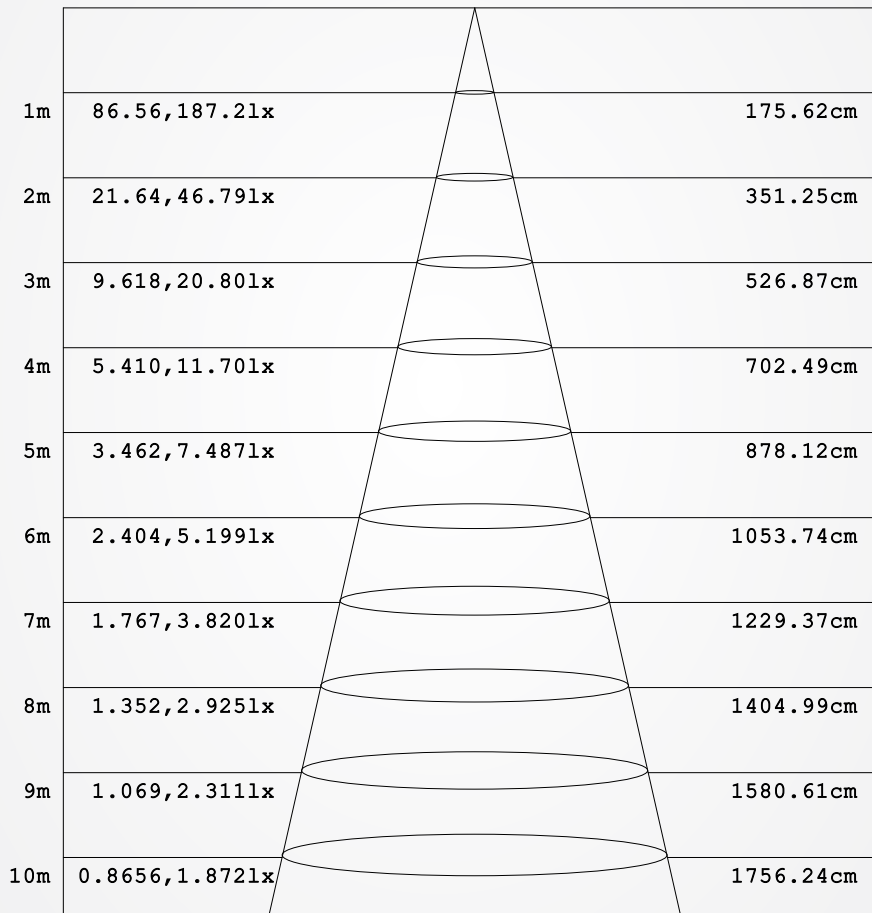

Color Temperature:

6500-4000K-3000K (3CCT) Changeable

7W

LUMINAIRE PHOTOMETRIC TEST REPORT

NAME: COB84 LED Downlight	TYPE:	WEIGHT:0.15g
SPEC.: 7W	DIM.:	SERIAL No.:
MFR.: NEXLEDS	SUR.:52	Shielding Angle:

DATA OF LAMP		PHOTOMETRIC DATA			
MODEL	COB84 7W	Imax (cd)	184.4	S/MH (C0/180)	1.09
NOMINAL POWER (W)	7	LOR (%)	100.0	S/MH (C90/270)	1.09
RATED VOLTAGE (V)	220	TOTAL FLUX (lm)	345.49	η UP, DN (C0-180)	2.0,47.7
NOMINAL FLUX (lm)	345.459	CIE CLASS	DIRECT	η UP, DN (C180-360)	1.5,48.7
LAMPS INSIDE	1	η up (%)	3.5	CIBSE SHR NOM	1.00
TEST VOLTAGE (V)	220	η down (%)	96.5	CIBSE SHR MAX	1.15

JOIN US ON OUR FACEBOOK PAGE +

NEXTLITE PRODUCTS

7W

AAI FIGURE

NAME: COB84 LED Downlighgt	TYPE:	WEIGHT:0.15g
SPEC.: 7W	DIM.:	SERIAL No.:
MFR.: NEXLEDS	SUR.:52	Shielding Angle:

Flux out:212.9 lm

Height Eavg, Emax Angle:82.57deg Diameter

Note: The Curves indicate the illuminated area and the average illumination when the luminaire is at different distance.

C Range: 0 - 360DEG
C Interval: 22.5DEG
Test Speed: MEDIUM
Temperature: 28DEG
Operators: JACK
Test Date: 22 September 2023

γ Range: 0 - 180DEG
γ Interval: 0.5DEG
Test System: EVERFINE GO-2000B_V1 SYSTEM V2.0.407.13
Humidity: 63.0%
Test Distance: 11.565m [K=1.0000]
Remarks:

JOIN US ON OUR
FACEBOOK PAGE +

NEXLITE PRODUCTS