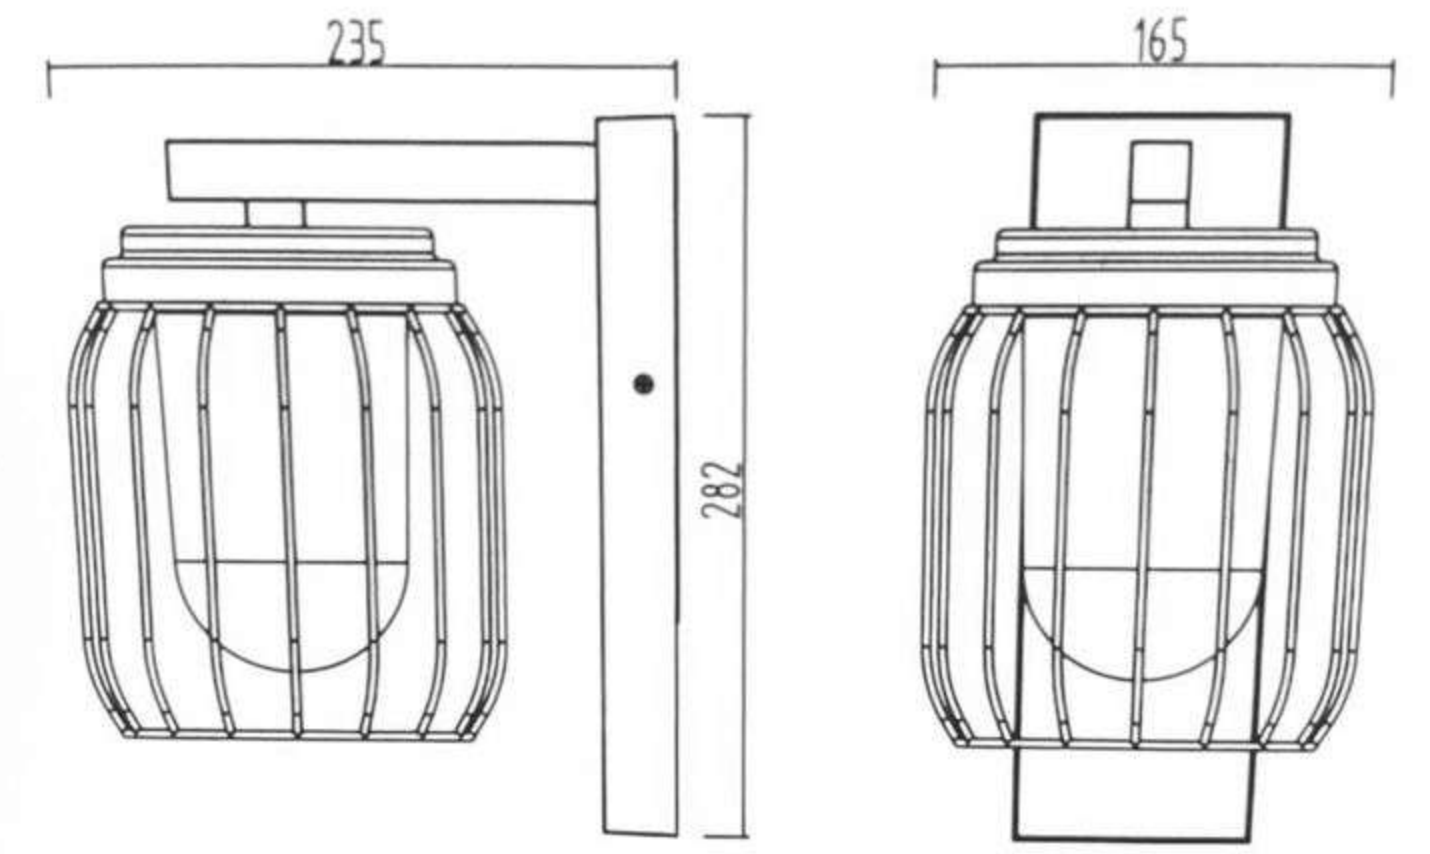

3 YEARS
WARRANTY

Outdoor Light

E27

specification

PRODUCTS NAME :	OUTDOOR LIGHTING
MODEL NO. :	NX-39222 E27
SPECIFICATION :	AC100 - 240V; 50/60Hz; E27 Max. 60W
POWER :	E27 Max. 60W
CRI (ra) :	>80
COLOR :	Black Color
IP :	IP44
PRODUCT SIZE :	165 x 235 x 282mm
MATERIAL :	Aluminum body + Glass Shell
STANDARD :	CE
WARRANTY :	3years

Color Temperature:

E27 Max. 60W