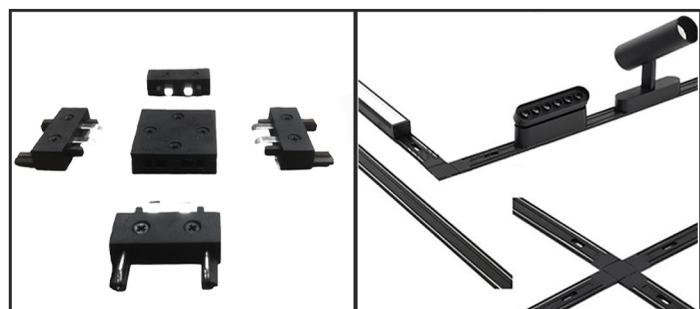

specification

Product Name:	LED Magnetic Track Rail Light
Model Number:	MTR-04-Mounted BK 2M, 1M
Surface :	Black
Product Size :	L : 2000mm, W : 26mm, H : 6mm L : 1000mm, W : 26mm, H : 6mm
Warranty :	5 years

	90 degree horizontal splice (MTR-04 L-H)
	Size : L : 36mm, W : 36mm, H : 6mm

	90 vertical splice (MTR-04 L-V Splice)
	Size : L : 26mm, W : 26mm, H : 6mm

	Direct splice piece (MTR-04 I Splice)
	Size : L : 46mm, W : 26mm, H : 6mm

	Hidden Cable Box (MTR-04 Hidden Cable)
	Size : L : 100mm, W : 26mm, H : 29mm

	T-shaped splice pieces (MTR-04 T-Splice)
	Size : L : 46mm, W : 36mm, H : 6mm

	T-shaped splice pieces (MTR-04 T-Splice)
	Size : L : 46mm, W : 36mm, H : 6mm

specification

Product Name:	LED Magnetic Linear Light
Model Number:	MTR-04-CTL101 10W/20W
Input Power :	DC 48V
Beam Angle:	150°
CRI :	> 90
Color Temp.:	3000K, 4000K
Warranty :	5 years

10 Watt	L : 315mm, W : 26mm, H : 24mm
20 Watt	L : 615mm, W : 26mm, H : 24mm