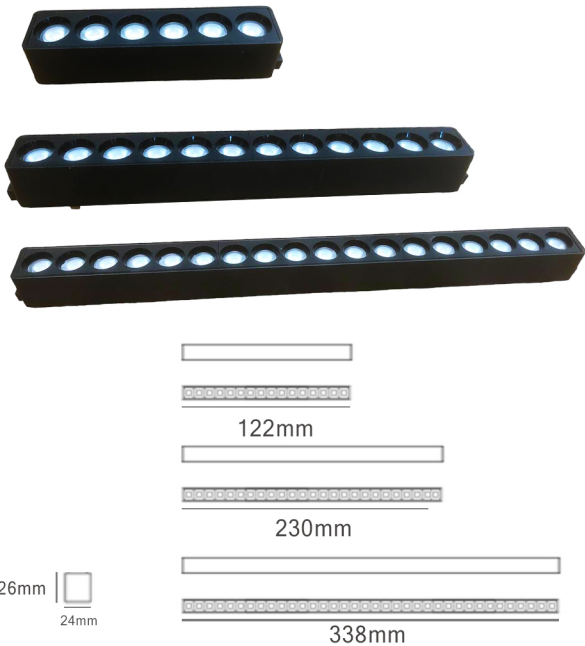

specification

Product Name:	LED Magnetic Track Rail Light
Model Number:	MTR-04-Mounted BK 2M, 1M
Surface :	Black
Product Size :	L : 2000mm, W : 26mm, H : 6mm L : 1000mm, W : 26mm, H : 6mm
Warranty :	5 years

specification

Product Name:	LED Magnetic Linear Light
Model Number:	MTR-04-CTL101 10W/20W
Input Power :	DC 48V
Beam Angle:	150°
CRI :	> 90
Color Temp.:	3000K, 4000K
Warranty :	5 years

10 Watt	L : 315mm, W : 26mm, H : 24mm
20 Watt	L : 615mm, W : 26mm, H : 24mm

specification

Product Name:	LED Magnetic Grille Light
Model Number:	MTR-04-CTL102 6W/12W/18W
Input Power :	DC 48V
Beam Angle:	24°
CRI :	> 90
Color Temp.:	3000K, 4000K
Warranty :	5 years

6 Watt	L : 122mm, W : 26mm, H : 24mm
12 Watt	L : 230mm, W : 26mm, H : 24mm
18 Watt	L : 338mm, W : 26mm, H : 24mm

specification

Product Name:	LED Magnetic Folding Flood Light
Model Number:	MTR-04-CTL104 5W/10W
Input Power :	DC 48V
Beam Angle:	150°
CRI :	> 90
Color Temp.:	3000K, 4000K
Warranty :	5 years

5 Watt	L : 122mm, W : 26mm, H : 80mm
10 Watt	L : 230mm, W : 26mm, H : 80mm