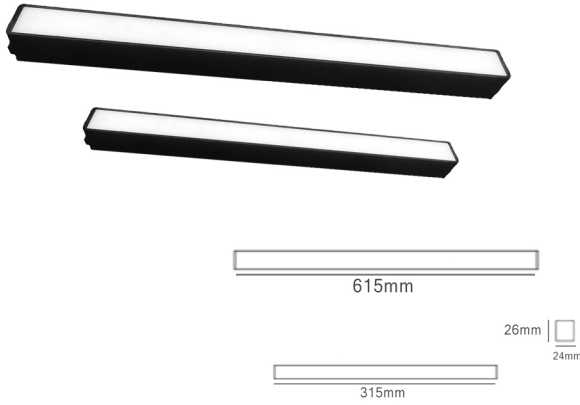

specification

Product Name:	LED Magnetic Track Rail Light
Model Number:	MTR-04-Mounted BK 2M, 1M
Surface :	Black
Product Size :	L : 2000mm, W : 26mm, H : 6mm L : 1000mm, W : 26mm, H : 6mm
Warranty :	5 years

	90 degree horizontal splice (MTR-04 L-H)
	Size : L : 36mm, W : 36mm, H : 6mm

	90 vertical splice (MTR-04 L-V Splice)
	Size : L : 26mm, W : 26mm, H : 6mm

	Direct splice piece (MTR-04 I Splice)
	Size : L : 46mm, W : 26mm, H : 6mm

	Hidden Cable Box (MTR-04 Hidden Cable)
	Size : L : 100mm, W : 26mm, H : 29mm

	T-shaped splice pieces (MTR-04 T-Splice)
	Size : L : 46mm, W : 36mm, H : 6mm

	T-shaped splice pieces (MTR-04 T-Splice)
	Size : L : 46mm, W : 36mm, H : 6mm

specification

Product Name:	LED Magnetic Linear Light
Model Number:	MTR-04-CTL101 10W/20W
Input Power :	DC 48V
Beam Angle:	150°
CRI :	> 90
Color Temp.:	3000K, 4000K
Warranty :	5 years

10 Watt	L : 315mm, W : 26mm, H : 24mm
20 Watt	L : 615mm, W : 26mm, H : 24mm