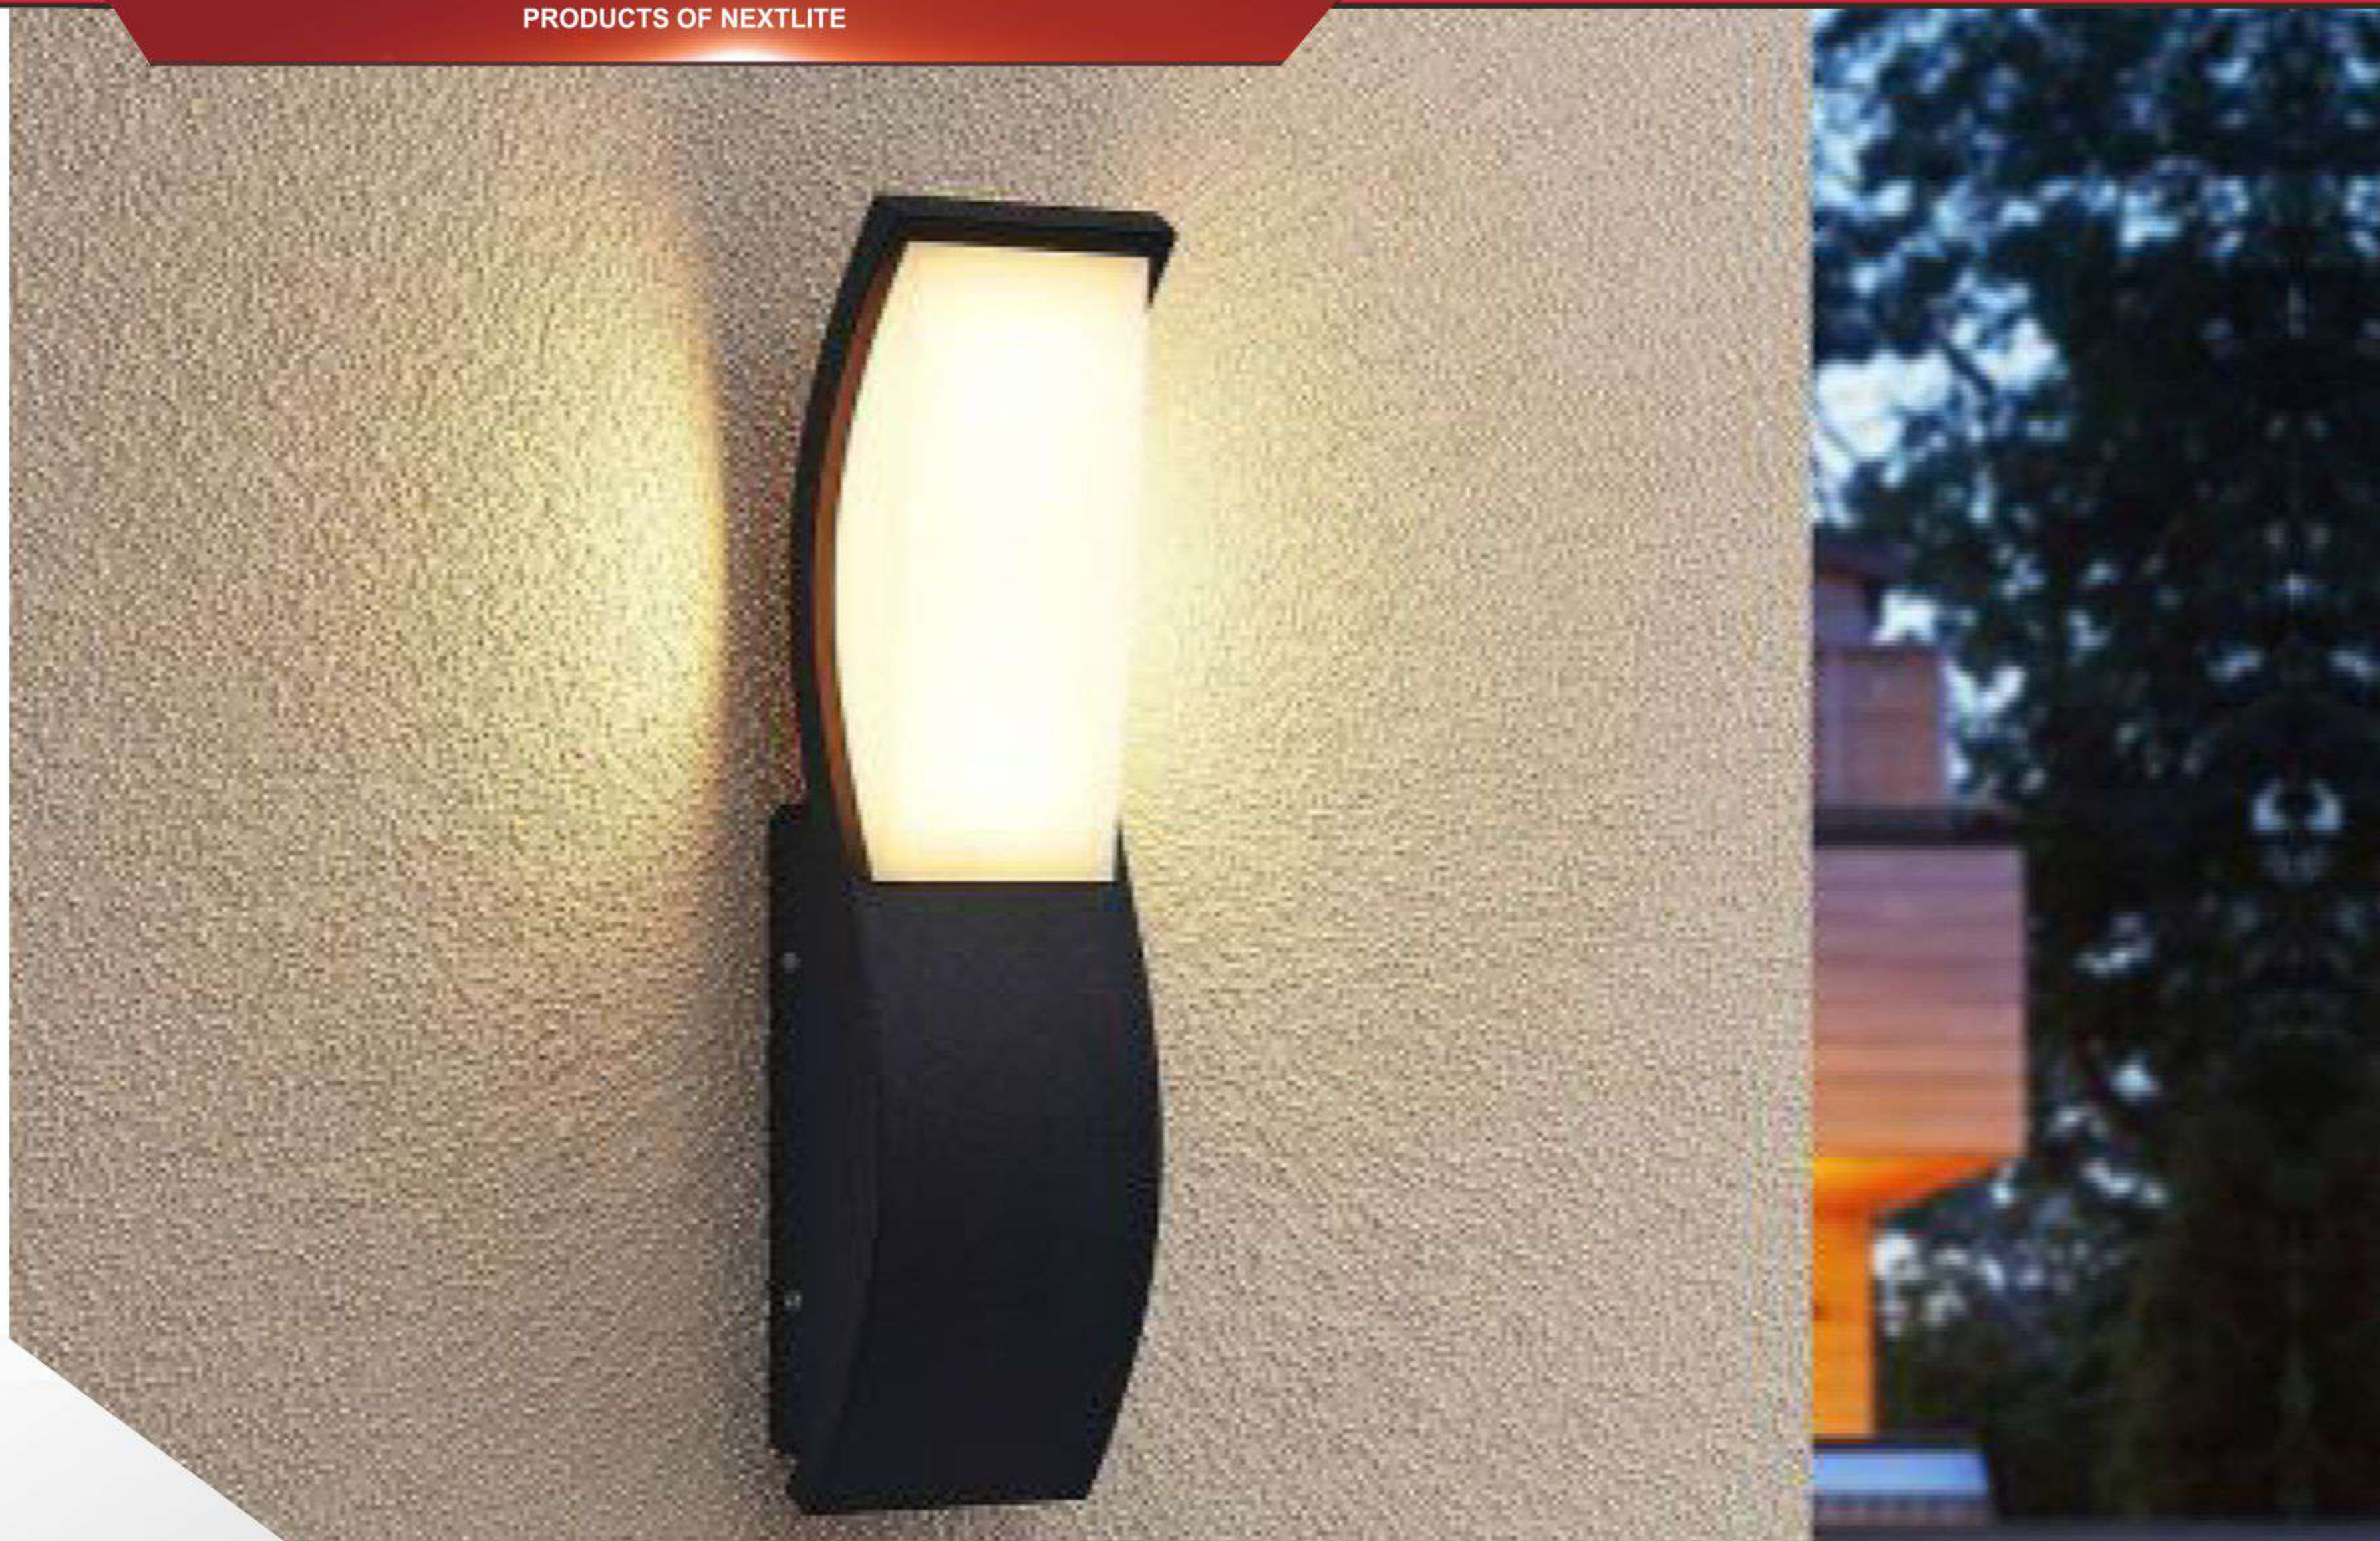

3 YEARS
WARRANTY

LED OUTDOOR

7W

specification

PRODUCTS NAME :	LED WALL LAMP
MODEL NO. :	NX19305 7W
SPECIFICATION :	AC100 - 240V / 50/60Hz, 7W
WORKING TEMP. :	-20 ~ 50 (°C)
POWER FACTOR :	0.80
POWER :	13W
CRI (ra) :	>80
HOUSING COLOR :	Black Color
LIGHT SOURCE :	OSRAM
LUMEN :	510 LM
LIFE TIME :	30000 hrs
BEAM ANGLE :	120 Degrees
PRODUCT SIZE :	75x49x270mm
IP :	IP65
APPLICATION :	Home, Shop, Hotel ....etc
WARRANTY :	3years
STANDARD :	CE

Color Temperature:

3000K