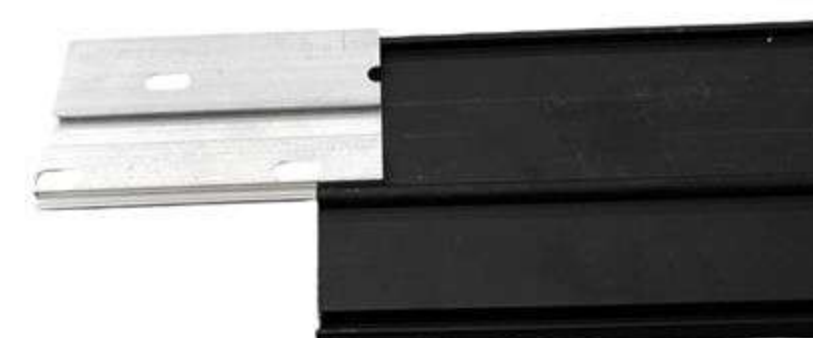

## Surface

### NX TJ2-8 BK ALU PROFILE

**SIZE :** W12.00mm x H80.00mm  
**Material :** Aluminum-6063T5  
**Surface :** Silver  
**PC Cover :** Available with opal diffuser  
**Lighting Apply :** LED Strips and PCB 05mm  
**Length :** 3000mm/max.  
**Installation :** Surface Mounted

## Accessories

Mounting Clip ( Metal )

External corner connection

Back View      Front View

Internal corner connection