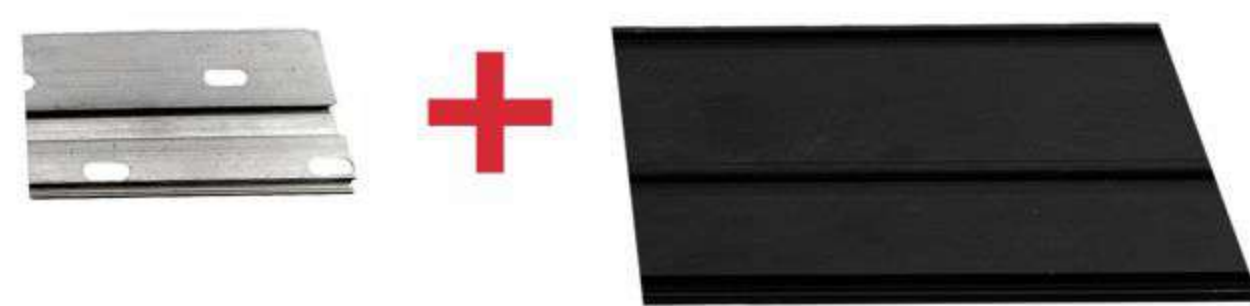

Accessories

Mounting Clip (Metal)