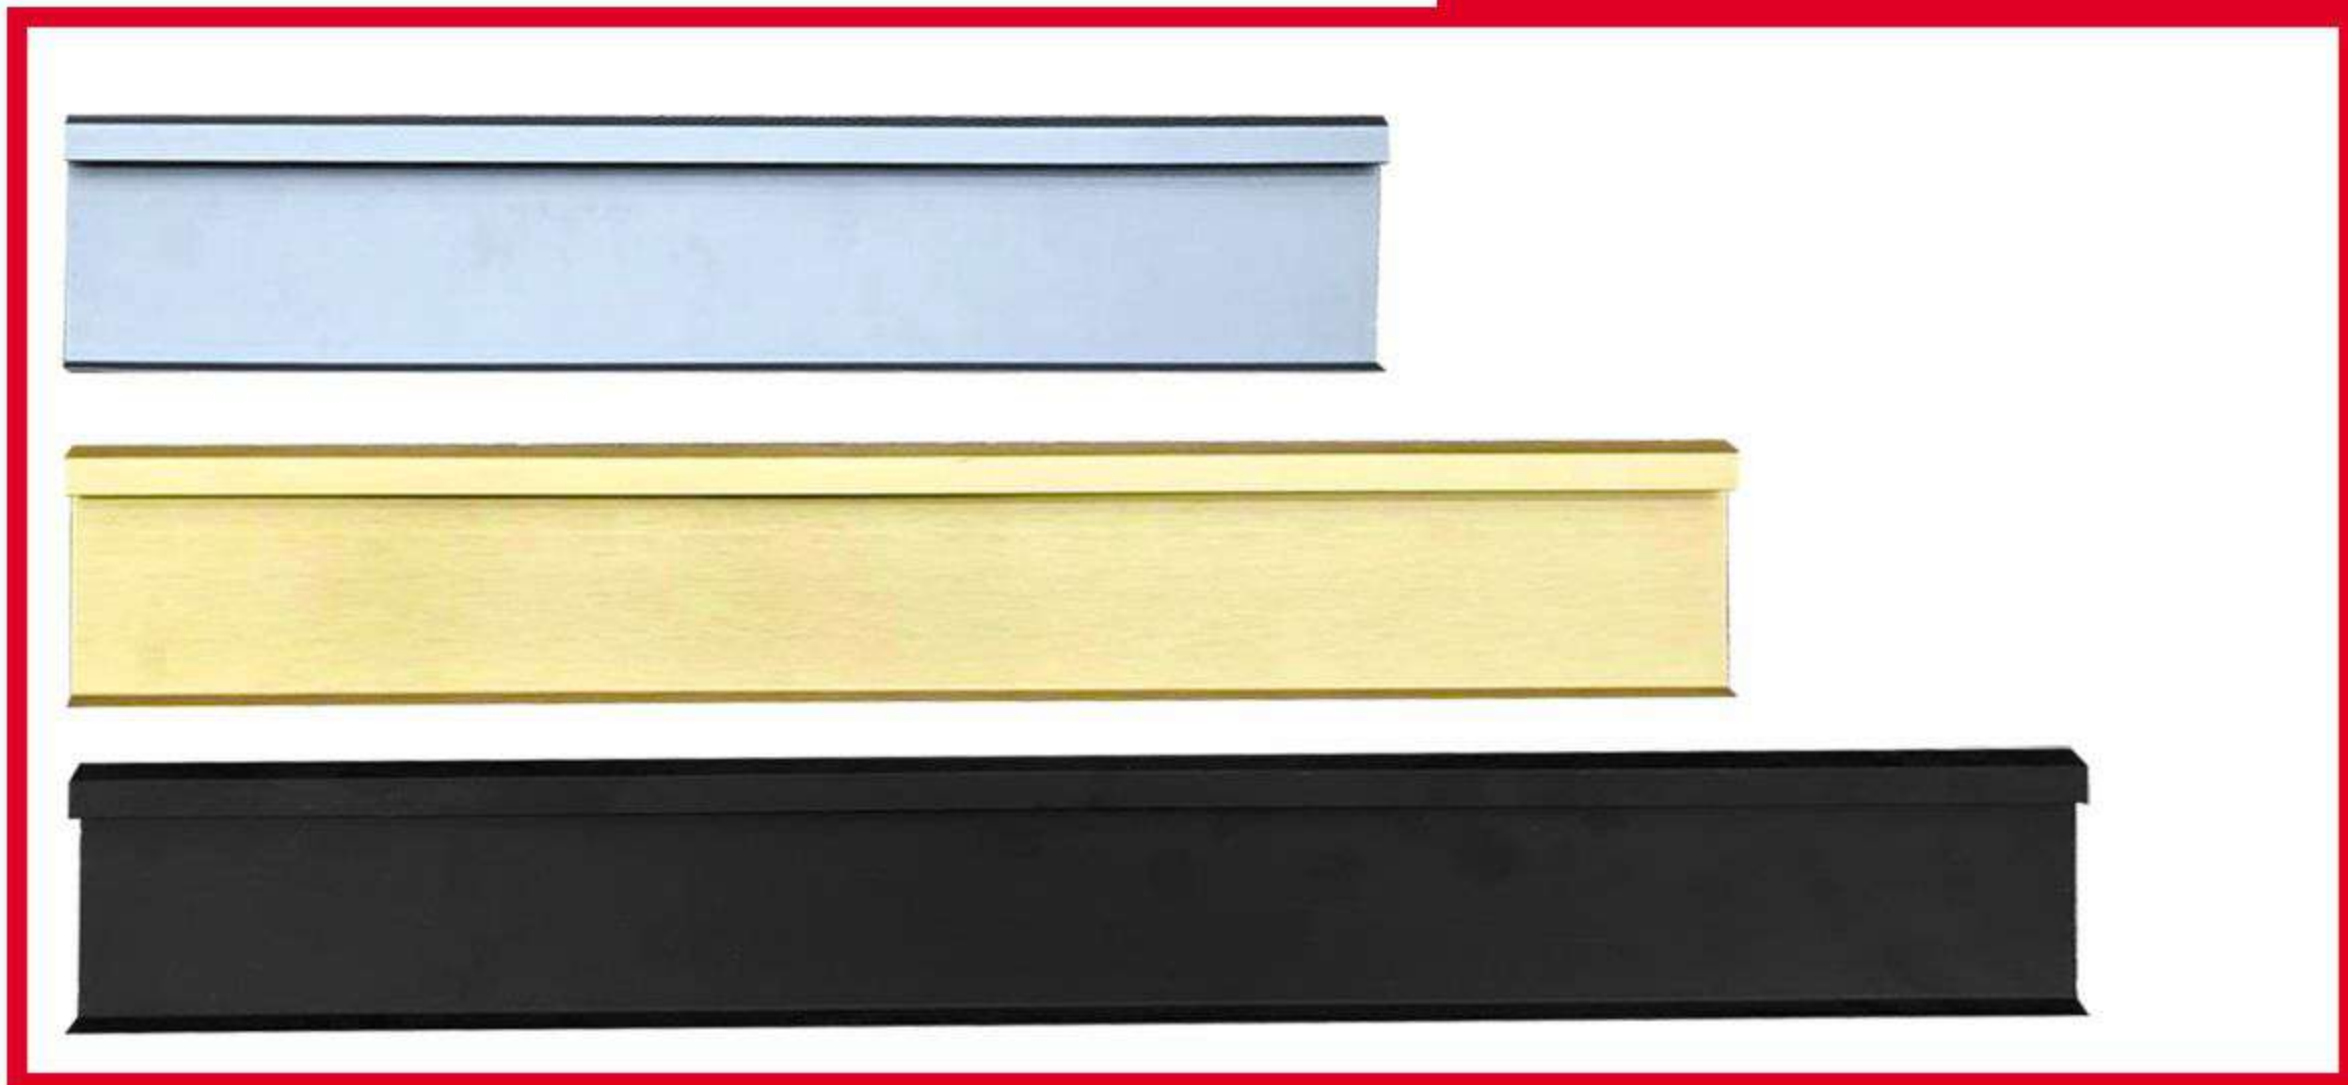

# LED Aluminum Profile Series

## Surface

### NX TJ2-8 BK ALU PROFILE

**SIZE :** W12.00mm x H80.00mm  
**Material :** Aluminum-6063T5  
**Surface :** Silver  
**PC Cover :** Available with opal diffuser  
**Lighting Apply :** LED Strips and PCB 05mm  
**Length :** 3000mm/max.  
**Installation :** Surface Mounted

Color  Silver  Gold  Black