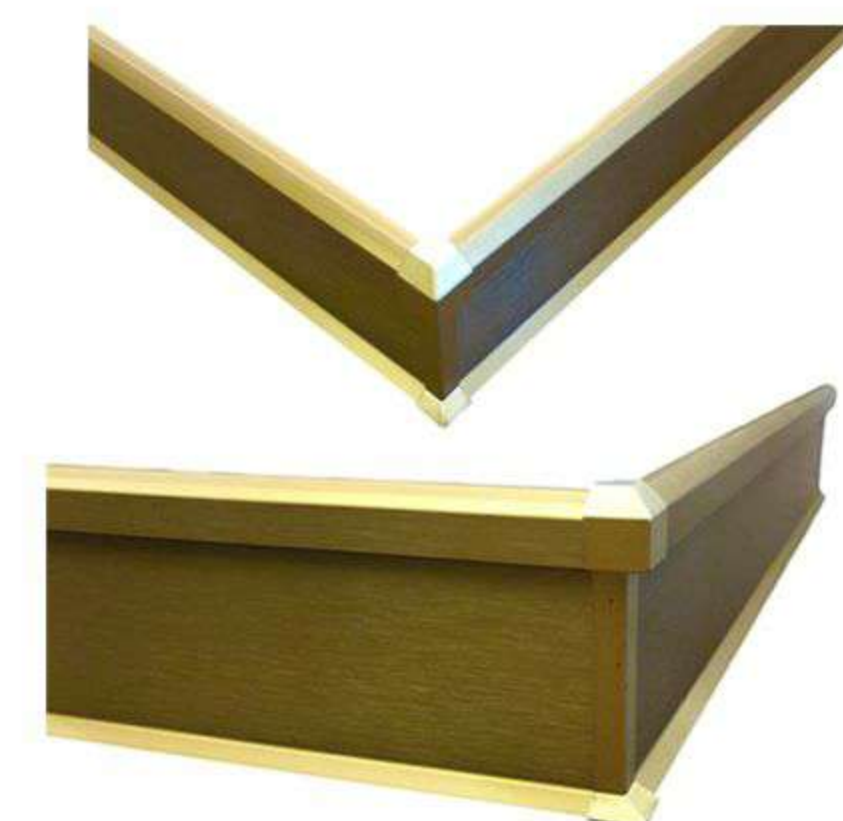

External corner connection