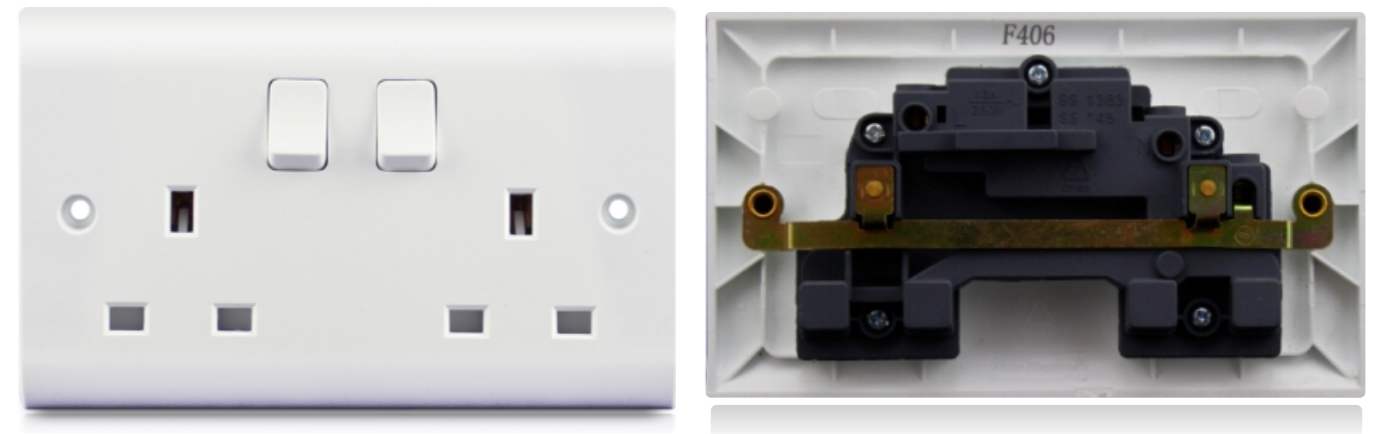

SWITCH&SOCKET

**ECD
LINE**
SWITCH&SOCKET

F301
1 Gang 1 Way Switch

F303
2 Gang 1 Way Switch

F305
3 Gang 1 Way Switch

F309
6 Gang 1 Way Switch
(3x6)

F319
Bell Switch With Neon

F327
45A 1 Gang Switch,
DP + Neon

F302
1 Gang 2 Way Switch

F304
2 Gang 2 Way Switch

F306
3 Gang 2 Way Switch

F310
6 Gang 2 Way Switch
(3x6)

F307
4 Gang 1 Way Switch
(3X6)

F363
4 Gang 1 Way Switch

F365
5 Gang 1 Way Switch

F351
1 Gang Speed Switch
(250W)

F355
500W 1 Gang Light
Switch

F406
13A 2 Gang Switched
Socket , Single Pole

F364
4 Gang 2 Way Switch

F366
5 Gang 2 Way Switch

F411
13A 1 Gang Switched Socket , Double Pole + Neon

F431
15A 1 Gang Switched Round-pin Socket + Neon