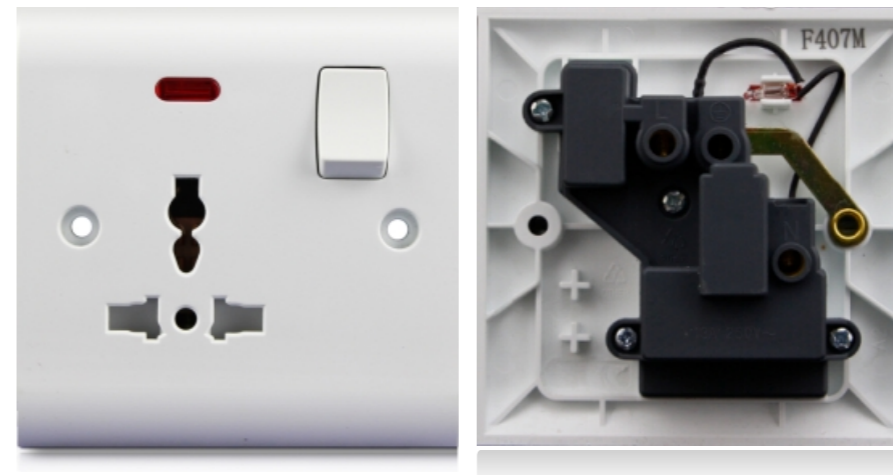

SWITCH&SOCKET

**ECD
LINE**
SWITCH&SOCKET

F301
1 Gang 1 Way Switch

F303
2 Gang 1 Way Switch

F305
3 Gang 1 Way Switch

F309
6 Gang 1 Way Switch
(3x6)

F319
Bell Switch With Neon

F327
45A 1 Gang Switch,
DP + Neon

F302
1 Gang 2 Way Switch

F304
2 Gang 2 Way Switch

F306
3 Gang 2 Way Switch

F310
6 Gang 2 Way Switch
(3x6)

F307
4 Gang 1 Way Switch
(3X6)

F363
4 Gang 1 Way Switch

F365
5 Gang 1 Way Switch

F351
1 Gang Speed Switch
(250W)

F355
500W 1 Gang Light
Switch

F406
13A 2 Gang Switched
Socket , Single Pole

F364
4 Gang 2 Way Switch

F366
5 Gang 2 Way Switch

F411
13A 1 Gang Switched Socket , Double Pole + Neon

F431
15A 1 Gang Switched Round-pin Socket + Neon