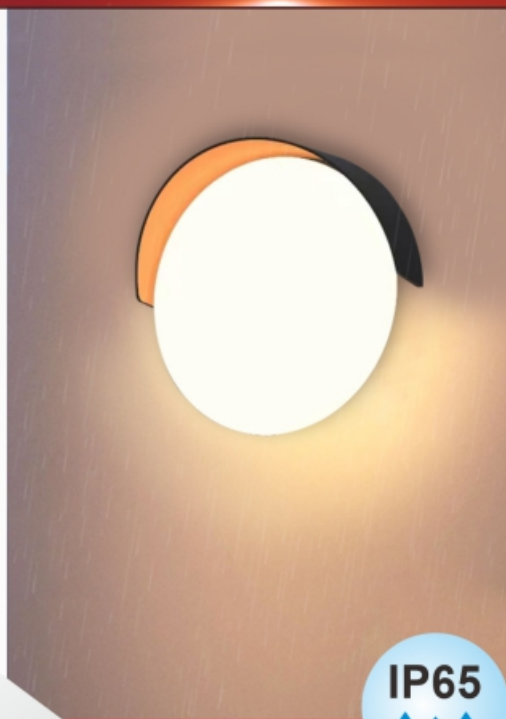

**3 YEARS**  
WARRANTY

VIDEO

12W

**WL83**

LED Wall Light

**specification**

PRODUCT NAME :	LED WALL LIGHT
MODEL NO. :	WL83 12W
SPECIFICATION :	AC220-240V, 50-60Hz, 12W
WORKING TEMP :	-20~50(°C)
POWER FACTOR :	>0.6
CRI(RA) :	>80
COLOR :	Black
LIGHT SOURCE :	SMD
LUMEN :	80 LM/W
LIFE TIME :	30000 Hrs
BEAM ANGLE :	120°
PRODUCT SIZE :	200*90*190mm
IP :	IP65
APPLICATION :	Garden, Front door, Balcony..etc.
WARRANTY :	3 years
STANDARD :	CE

**Color Temperature:**

**6500K / 4000K / 3000K**

NEXTLITE PRODUCTS