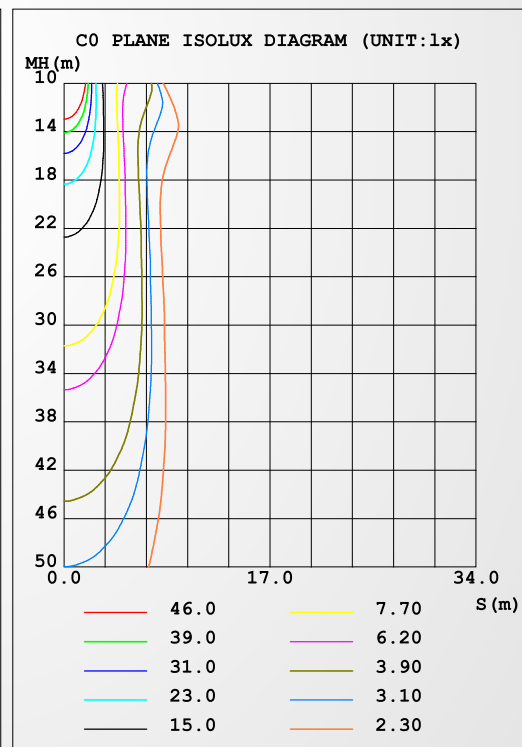

3 YEARS
WARRANTY

CLT11-R Video

TRACK LAMP

30W

specification

PRODUCT NAME :	LED TRACK LIGHT
MODEL NO. :	CTL11-R 30W
SPECIFICATION :	AC100-240V, 50-60Hz ; 30W
WORKING TEMP :	-20-50(°C)
POWER FACTOR :	>0.95
CRI(RA) :	>80
COLOR :	White / Black
LIGHT SOURCE :	COB Chip
LUMEN :	2700LM
BEAM ANGLE :	30°
PRODUCT SIZE :	90*150mm
IP :	IP20
APPLICATION :	Home, Shop, Hotel, Exhibition hall.. etc
WARRANTY :	3 years
STANDARD :	CE

Color Temperature:

6500K / 4000K / 3000K

LUMINAIRE PHOTOMETRIC TEST REPORT

NAME: LED TRACK LIGHT	TYPE: LED	WEIGHT:
SPEC.:	DIM.:	SERIAL No.:
MFR.: NEXLEDS	SUR.:	Shielding Angle:

DATA OF LAMP		PHOTOMETRIC DATA				Eff: 84.66 lm/W
MODEL	CTL11-R 30W	I _{max} (cd)	7683	S/MH (C0/180)	0.38	
NOMINAL POWER (W)	30	LOR (%)	100.0	S/MH (C90/270)	0.39	
RATED VOLTAGE (V)	220	TOTAL FLUX (lm)	2376.9	η UP, DN (C0-180)	2.1, 48.0	
NOMINAL FLUX (lm)	2376.93	CIE CLASS	DIRECT	η UP, DN (C180-360)	1.2, 48.7	
LAMPS INSIDE	1	η up (%)	3.3	CIBSE SHR NOM	0.00	
TEST VOLTAGE (V)	219.5	η down (%)	96.7	CIBSE SHR MAX	1.00	

C Range: 0 - 360DEG
C Interval: 15.0DEG
Test Speed: HIGH
Temperature: 27.3DEG
Operators: JACK
Test Date: 2019-05-22

γ Range: 0 - 180DEG
γ Interval: 1.0DEG
Test System: EVERFINE GO-2000B_V1 SYSTEM V2.0.407.13
Humidity: 65.0%
Test Distance: 11.565m [K=1.0000]
Remarks: