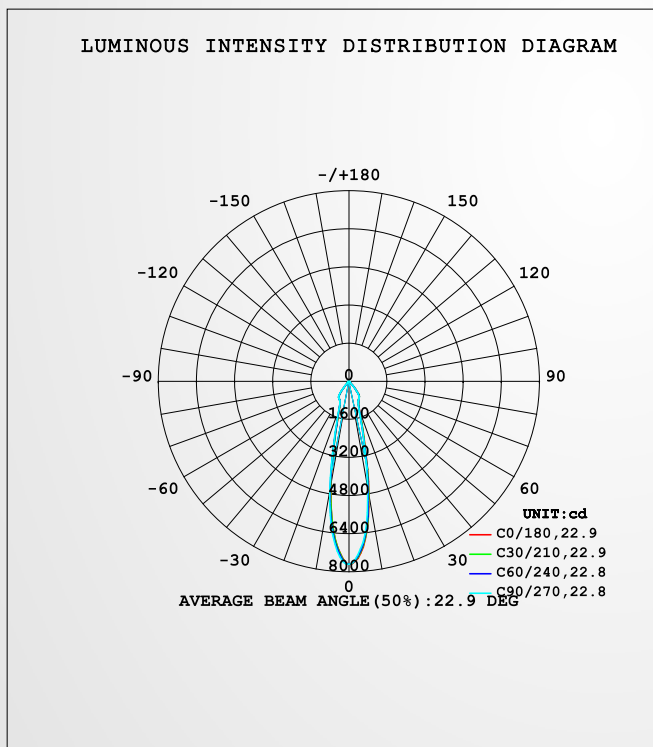

3 YEARS
WARRANTY

CLT11-R Video

TRACK LAMP

30W

specification

PRODUCT NAME :	LED TRACK LIGHT
MODEL NO. :	CTL11-R 30W
SPECIFICATION :	AC100-240V, 50-60Hz ; 30W
WORKING TEMP :	-20-50(°C)
POWER FACTOR :	>0.95
CRI(RA) :	>80
COLOR :	White / Black
LIGHT SOURCE :	COB Chip
LUMEN :	2700LM
BEAM ANGLE :	30°
PRODUCT SIZE :	90*150mm
IP :	IP20
APPLICATION :	Home, Shop, Hotel, Exhibition hall.. etc
WARRANTY :	3 years
STANDARD :	CE

Color Temperature:

6500K / 4000K / 3000K

LUMINAIRE PHOTOMETRIC TEST REPORT

NAME: LED TRACK LIGHT	TYPE: LED	WEIGHT:
SPEC.:	DIM.:	SERIAL No.:
MFR.: NEXLEDS	SUR.:	Shielding Angle:

DATA OF LAMP		PHOTOMETRIC DATA				Eff: 84.66 lm/W
MODEL	CTL11-R 30W	I _{max} (cd)	7683	S/MH (C0/180)	0.38	
NOMINAL POWER (W)	30	LOR (%)	100.0	S/MH (C90/270)	0.39	
RATED VOLTAGE (V)	220	TOTAL FLUX (lm)	2376.9	η UP, DN (C0-180)	2.1, 48.0	
NOMINAL FLUX (lm)	2376.93	CIE CLASS	DIRECT	η UP, DN (C180-360)	1.2, 48.7	
LAMPS INSIDE	1	η up (%)	3.3	CIBSE SHR NOM	0.00	
TEST VOLTAGE (V)	219.5	η down (%)	96.7	CIBSE SHR MAX	1.00	

C Range: 0 - 360DEG
C Interval: 15.0DEG
Test Speed: HIGH
Temperature: 27.3DEG
Operators: JACK
Test Date: 2019-05-22

γ Range: 0 - 180DEG
γ Interval: 1.0DEG
Test System: EVERFINE GO-2000B_V1 SYSTEM V2.0.407.13
Humidity: 65.0%
Test Distance: 11.565m [K=1.0000]
Remarks: