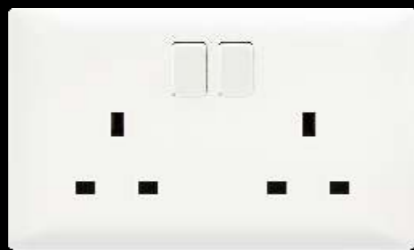

concise
SWITCH & SOCKET

PIANO
SWITCH & SOCKET

PN301EF
1 gang 1 way switch (wide dolly)+
fluorescent strip

PN303EF
2 gang 1 way switch (wide dolly)+
fluorescent strip

PN302EF
1 gang 2 way switch (wide dolly)+
fluorescent strip

PN482
13A 1 gang switched Multi
socket (5 pin) + neon

PN411
13A 1 gang switched socket,
double pole+neon

PN351
250W 1 gang speed switch

PN355
500W 1 Gang Light
Switch

PN406
13A 2 gang switched socket,
single pole