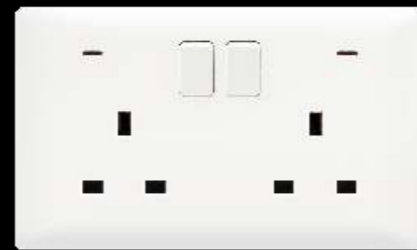

PN482
13A 1 gang switched Multi
socket (5 pin) + neon

PN411
13A 1 gang switched socket,
double pole+neon

PN351
250W 1 gang speed switch

PN355
500W 1 Gang Light
Switch

PN406
13A 2 gang switched socket,
single pole