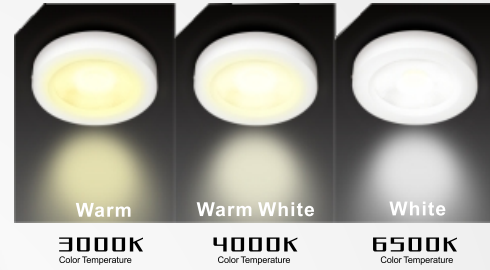

3 colors change

15W 25W 36W

specification

PRODUCT NAME :	Ceiling Mounted COB Lamp
MODEL NO. :	STAR 15W / STAR 25W / STAR 36W
SPECIFICATION :	AC85-265V ,280mA , 15W / 25W / 36W
WORKING TEMP :	-20-50(°C)
POWER FACTOR :	0.6
CRI(RA) :	>80
COLOR :	White color
LIGHT SOURCE :	COB CHIP
LUMEN :	1500 LM /2125 LM / 3240 LM
LIFE TIME :	50000 hrs
BEAM ANGLE :	120 °
PRODUCT SIZE :	170*40mm / 225*40mm / 300*50mm
IP :	IP20
APPLICATION :	Home, Shop, Hotel
WARRANTY :	2 years
STANDARD :	CE

Color Temperature:

6500K / 4000K / 3000K ; 6500K,4000K,3000K 3 colors changeable