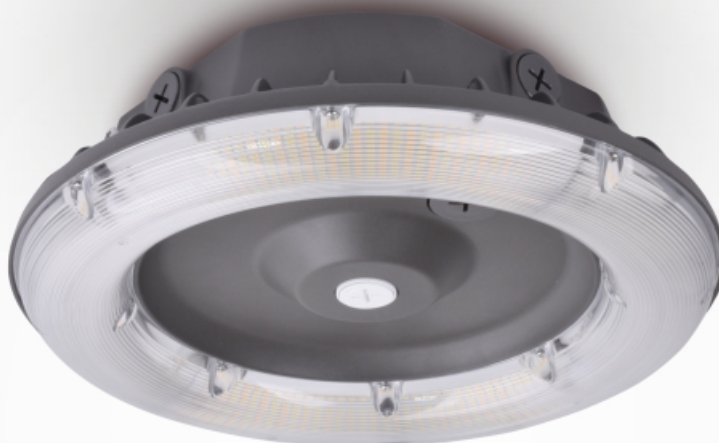

**3 CCT
CHANGEABLE**

3500K 4000K 5000K

VIDEO

LED Canopy Light

**80W-60W-40W
CHANGEABLE**

specification

Product Name :	LED Canopy Light
Model NO. :	NX-GPS6-80/60/40W-H-TCP(XX)-Y
Specification :	AC120- 277V; AC670mA , 80W-60W-40W
Working Temp :	-40 ° F~113 ° F
Power Factor :	>0.9
CRI(ra) :	>80
Color :	Bronze color
Light Source :	2835 Lumileds
Lumen :	135LM/W
Life Time :	50000 hrs
Beam Angle :	150 °
Product Size:	289.9*89.8mm
IP :	IP65
Application :	Garage, loading areas and drive-through...etc
Warranty :	5 years
Standard :	UL,DLC

Color Temperature:

3500K-4000K-5000K Changeable