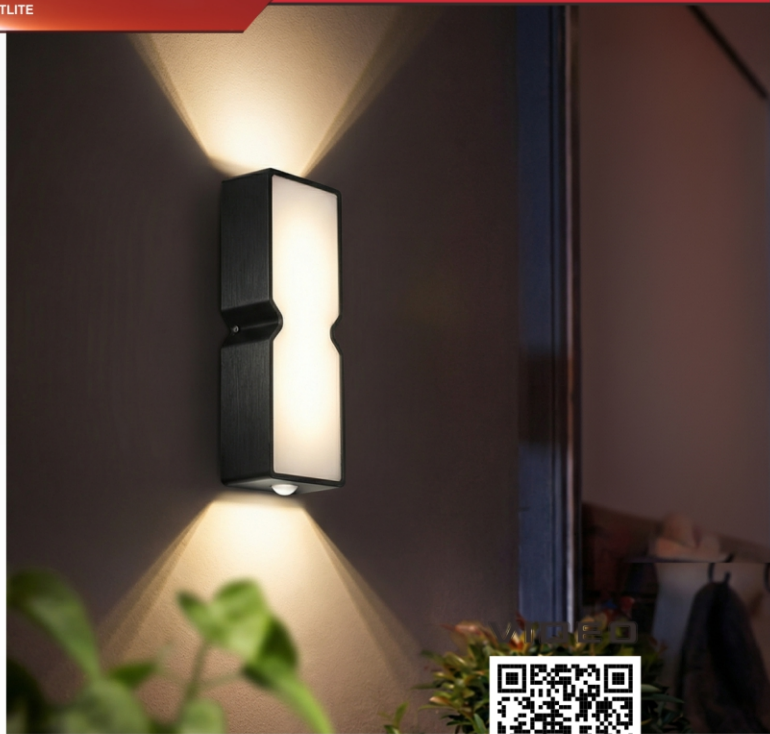

3 YEARS
WARRANTY

WL94

LED WALL LIGHT

20W

specification

Product Name :	LED WALL LIGHT
Model No. :	WL94 20W
Specification :	AC220-240V, 50-60Hz, 20W
Working Temp :	-20~50(°C)
Power Factor :	Yes
CRI(ra) :	>80
Color :	Black
Light Source :	SMD
Lumen :	80LM/W
Life Time :	30000 hrs
Beam Angle :	120 ° (front) + 24 ° (up and down)
Product Size :	110*60*300mm
IP :	IP65
Application :	Garden, Front door, Balcony..etc
Warranty :	3 years
Standard :	CE

Color Temperature:

6500 / 4000K / 3000K