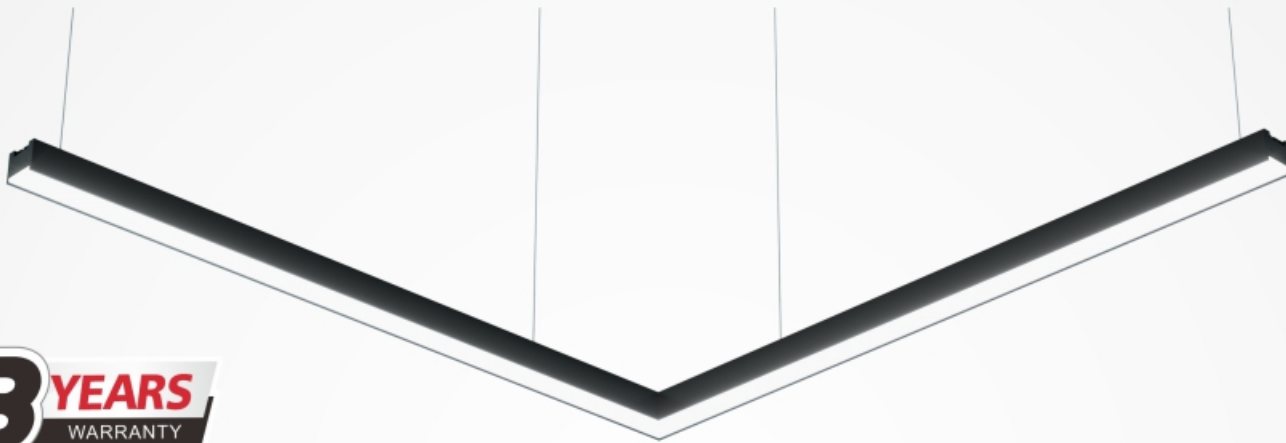

1M

1.5M

2M

**specification**

PRODUCT NAME:	WIRE MEKANO Linear Light
MODEL NO. :	NXTC-0.5-15W / NXTC-1.0-30W / NXTC-1.5-45W / NXTC-2.0-60W
SPECIFICATION :	AC170-265V,50/60Hz; 115mA, 15W / 175mA, 30W / 235mA, 45W / 350mA, 60W
WORKING TEMP :	-20~40(°C)
POWER FACTOR :	0.9
CRI(RA) :	>80
HOUSING COLOR:	Black Color
MATERIAL:	Aluminium
LIGHT SOURCE :	SMD Chip
LUMEN :	1350 LM / 2700 LM / 4500 LM / 5400 LM
LIFE TIME :	25000 hrs
BEAM ANGLE :	120°
PRODUCT SIZE :	500*50*H40/ 1200*50*H40/ 1500*50*H40/ 2000*50*H40 mm
IP :	IP20
APPLICATION :	Home, Shop, Factory, Hotel...
WARRANTY :	3 years
STANDAR :	CE
INSTALLATION :	Lifting, Ceiling mounting

**Color Temperature:**

**6500K / 4000K / 3000K**

NEXTLITE PRODUCTS

**3 YEARS**  
WARRANTY

**VIDEO**

**WIRE MEKANO**  
Linear Light

**13W**

**specification**

PRODUCT NAME:	WIRE MEKANO Linear Light
MODEL NO. :	NXTC-L-13W
SPECIFICATION :	AC170-265V,50/60Hz; 130mA, 13W
WORKING TEMP :	-20~40(°C)
POWER FACTOR :	0.9
CRI(RA) :	>80
HOUSING COLOR :	Black Color
MATERIAL:	Aluminium
LIGHT SOURCE :	SMD Chip
LUMEN :	1150 LM
LIFE TIME :	25000 hrs
BEAM ANGLE :	120°
PRODUCT SIZE :	200*200*H40 mm
IP :	IP20
APPLICATION :	Home, Shop, Factory, Hotel...
WARRANTY :	3 years
STANDAR :	CE
INSTALLATION :	Lifting,Ceiling mounting

PRODUCT NAME:	WIRE MEKANO Linear Light
MODEL NO. :	NXTC-T-13W
SPECIFICATION :	AC170-265V,50/60Hz; 130mA, 13W
WORKING TEMP :	-20~40(°C)
POWER FACTOR :	0.9
CRI(RA) :	>80
HOUSING COLOR :	Black Color
MATERIAL:	Aluminium
LIGHT SOURCE :	SMD Chip
LUMEN :	1150 LM
LIFE TIME :	25000 hrs
BEAM ANGLE :	120°
PRODUCT SIZE :	200*200*H40 mm
IP :	IP20
APPLICATION :	Home, Shop, Factory, Hotel...
WARRANTY :	3 years
STANDAR :	CE
INSTALLATION :	Lifting,Ceiling mounting