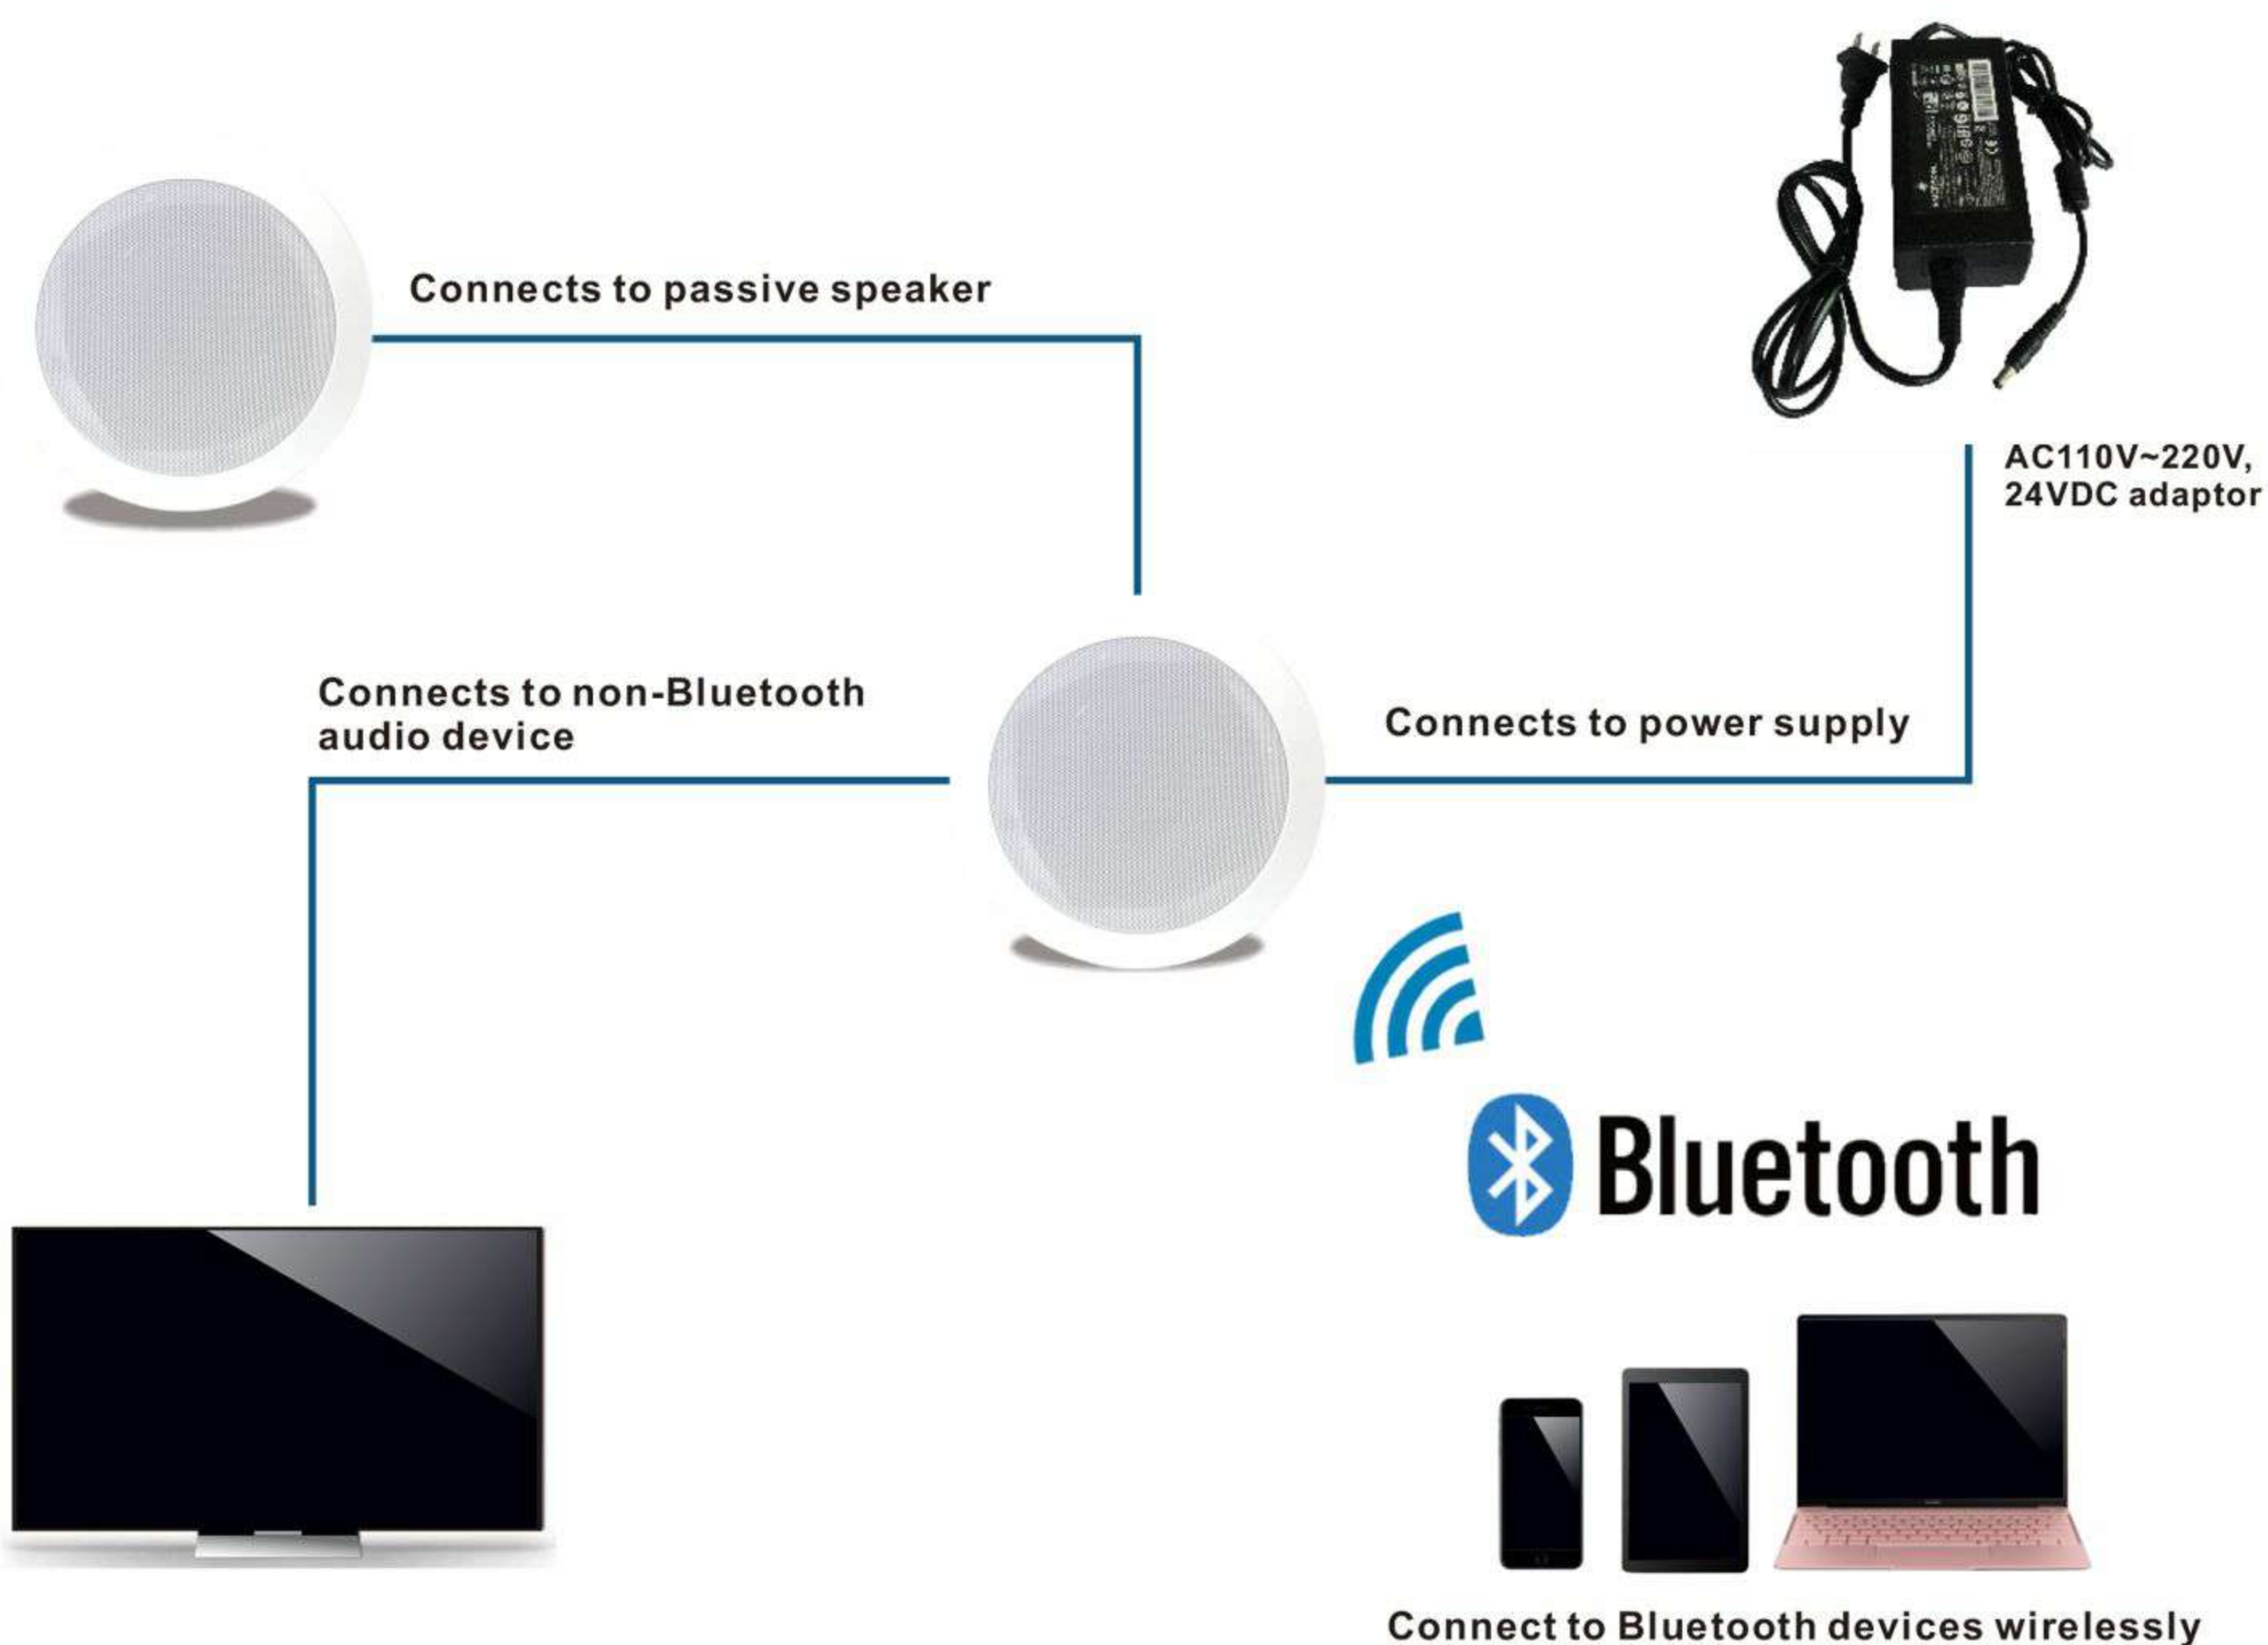

SMART BLUETOOTH SPEAKER SYSTEMS

SMART BLUETOOTH SPEAKER SYSTEMS

4x15W

specification	
PRODUCTS NAME :	SMART BLUETOOTH SPEAKER SYSTEMS
MODEL NO. :	NX B4 15W BT SPEAKER
OUT PUT POWER :	4x15W
IMPEDANCE :	4Ω
SPL (1W / 1M) :	93dB
FREQ. RESPONSE :	70-20KHz
INPUT SENSITIVITY :	400MV
LINE INPUT SWITCH :	200MV
SNR :	90dB
INPUT VOLTAGE :	AC110V-240V, 50Hz / 60Hz
BLUETOOTH WIRELESS	<=10M
HOUSING MATERIAL :	ABS, IRON (Grille)
SPEAKER SIZE :	5" Woofer , 1" Tweeter
WEIGHT :	1 Kg
DIMENSIONS :	203 x 70 mm
HOLE CUT-OUT SIZE :	170 mm
COLOR :	White