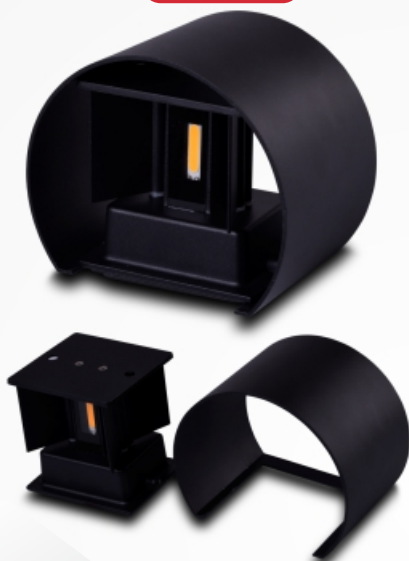

**3 YEARS**  
WARRANTY

**IP65**

**WL53**

**WL54**

WL53 / WL54  
Video

**2X3W**

**WL53 / WL54**  
LED WALL LIGHT

### specification

PRODUCT NAME :	LED WALL LIGHT
MODEL NO. :	WL53 2X3W / WL54 2X3W
SPECIFICATION :	AC220-240V, 50-60Hz; 2X3W
WORKING TEMP :	-20-50(°C)
POWER FACTOR :	>0.6
CRI(RA) :	>80
COLOR :	Black
LIGHT SOURCE :	COB
LUMEN :	80 LM/W
BEAM ANGLE :	1-120°
PRODUCT SIZE :	140*120*100mm / 100*110*100mm
IP :	IP65
APPLICATION :	Garden, Villa, Park, Street..etc.
WARRANTY :	3 years
STANDARD :	CE