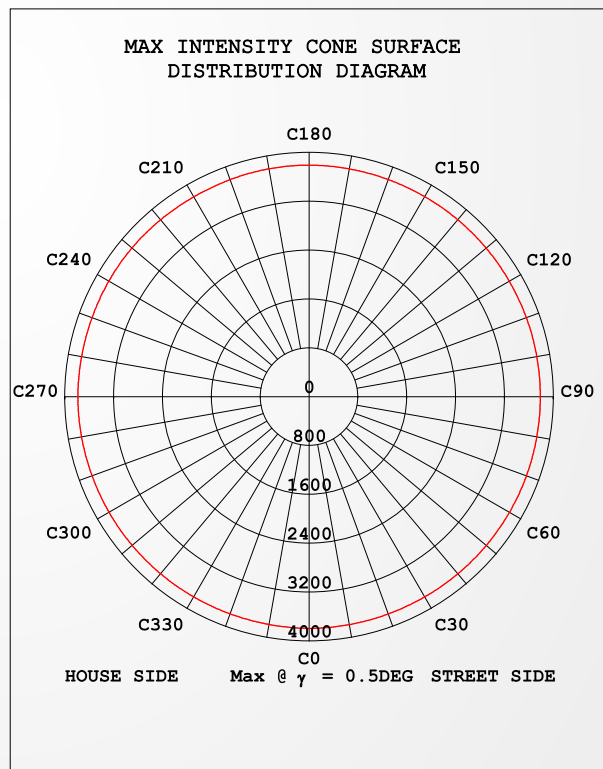

3 YEARS
WARRANTY

GL06 Video

LED Garden Light

100W

specification

PRODUCT NAME :	LED Garden Light
MODEL NO. :	GL06 100W
SPECIFICATION :	AC200-240V, 50-60Hz ; 100W
WORKING TEMP :	-20-50(°C)
POWER FACTOR :	>0.95
CRI(RA) :	>80
COLOR :	Black
LIGHT SOURCE :	SMD Chip
LUMEN :	110 LM/W
BEAM ANGLE :	120°
PRODUCT SIZE :	380*380*563mm
IP :	IP65
APPLICATION :	Parking Lot, Square, Alley, Garden, Yard etc.
WARRANTY :	3 years
STANDARD :	CE

Color Temperature:

6500K / 5000K / 4000K / 3000K

LUMINAIRE PHOTOMETRIC TEST REPORT

NAME:GL06 100W	TYPE:SMD	WEIGHT:
SPEC.:	DIM.:	SERIAL No.:
MFR.: NEXLEDS	SUR.:18	Shielding Angle:

DATA OF LAMP		PHOTOMETRIC DATA Eff: 106.69 lm/W			
MODEL	G106 100W	Imax (cd)	3794	η street_up (%)	1.9
NOMINAL POWER (W)	100	LOR (%)	100.0	η street_down (%)	49.5
RATED VOLTAGE (V)	220	TOTAL FLUX (lm)	10803	η house_up (%)	1.5
NOMINAL FLUX (lm)	10802.8	MAXIMUM @ (C, γ)	0,0.5	η house_down (%)	47.1
LAMPS INSIDE	1	η up (%)	3.4	76 FLASHAREA (m2)	0.00100
TEST VOLTAGE (V)	220	η down (%)	96.6	SLI	19.649

C Range: 0 - 360DEG
 C Interval: 15.0DEG
 Test Speed: MEDIUM
 Temperature: 27DEG
 Operators: JACK
 Test Date: 2020-06-02

γ Range: 0 - 180DEG
 γ Interval: 0.5DEG
 Test System: EVERFINE GO-2000B_V1 SYSTEM V2.0.407.13
 Humidity: 70.0%
 Test Distance: 11.565m [K=1.0000]
 Remarks: