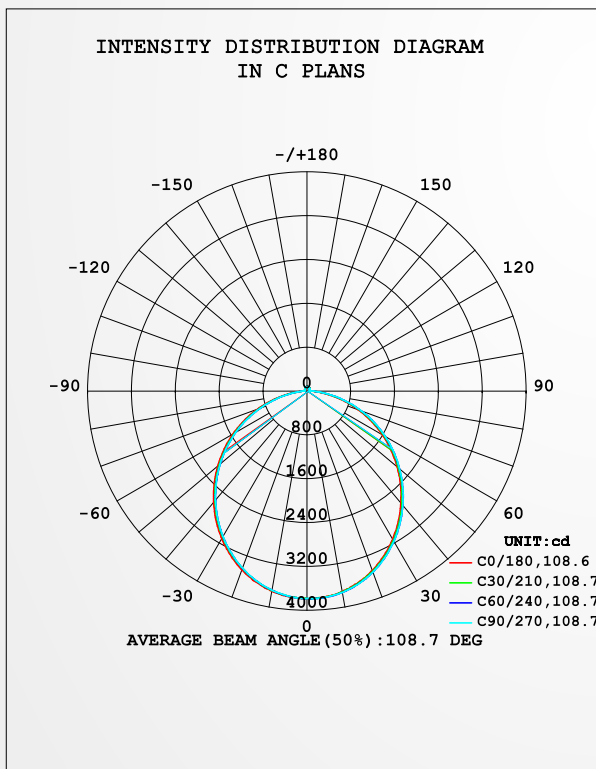

3 YEARS
WARRANTY

GL06 Video

LED Garden Light

100W

specification

PRODUCT NAME :	LED Garden Light
MODEL NO. :	GL06 100W
SPECIFICATION :	AC200-240V, 50-60Hz ; 100W
WORKING TEMP :	-20-50(°C)
POWER FACTOR :	>0.95
CRI(RA) :	>80
COLOR :	Black
LIGHT SOURCE :	SMD Chip
LUMEN :	110 LM/W
BEAM ANGLE :	120°
PRODUCT SIZE :	380*380*563mm
IP :	IP65
APPLICATION :	Parking Lot, Square, Alley, Garden, Yard etc.
WARRANTY :	3 years
STANDARD :	CE

Color Temperature:

6500K / 5000K / 4000K / 3000K

LUMINAIRE PHOTOMETRIC TEST REPORT

NAME:GL06 100W	TYPE:SMD	WEIGHT:
SPEC.:	DIM.:	SERIAL No.:
MFR.: NEXLEDS	SUR.:18	Shielding Angle:

DATA OF LAMP		PHOTOMETRIC DATA Eff: 106.69 lm/W			
MODEL	G106 100W	Imax (cd)	3794	η street_up (%)	1.9
NOMINAL POWER (W)	100	LOR (%)	100.0	η street_down (%)	49.5
RATED VOLTAGE (V)	220	TOTAL FLUX (lm)	10803	η house_up (%)	1.5
NOMINAL FLUX (lm)	10802.8	MAXIMUM @ (C, γ)	0,0.5	η house_down (%)	47.1
LAMPS INSIDE	1	η up (%)	3.4	76 FLASHAREA (m2)	0.00100
TEST VOLTAGE (V)	220	η down (%)	96.6	SLI	19.649

C Range: 0 - 360DEG
 C Interval: 15.0DEG
 Test Speed: MEDIUM
 Temperature: 27DEG
 Operators: JACK
 Test Date: 2020-06-02

γ Range: 0 - 180DEG
 γ Interval: 0.5DEG
 Test System: EVERFINE GO-2000B_V1 SYSTEM V2.0.407.13
 Humidity: 70.0%
 Test Distance: 11.565m [K=1.0000]
 Remarks: