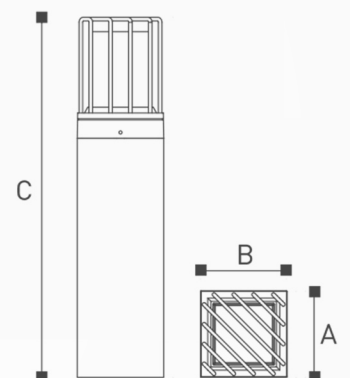

Color Temperature:

6500K - 2700K

Lamp	A	B	C
NX20802 LED 13W 1200LM	120	120	500

JOIN US ON OUR FACEBOOK PAGE + NEXTLITE PRODUCTS