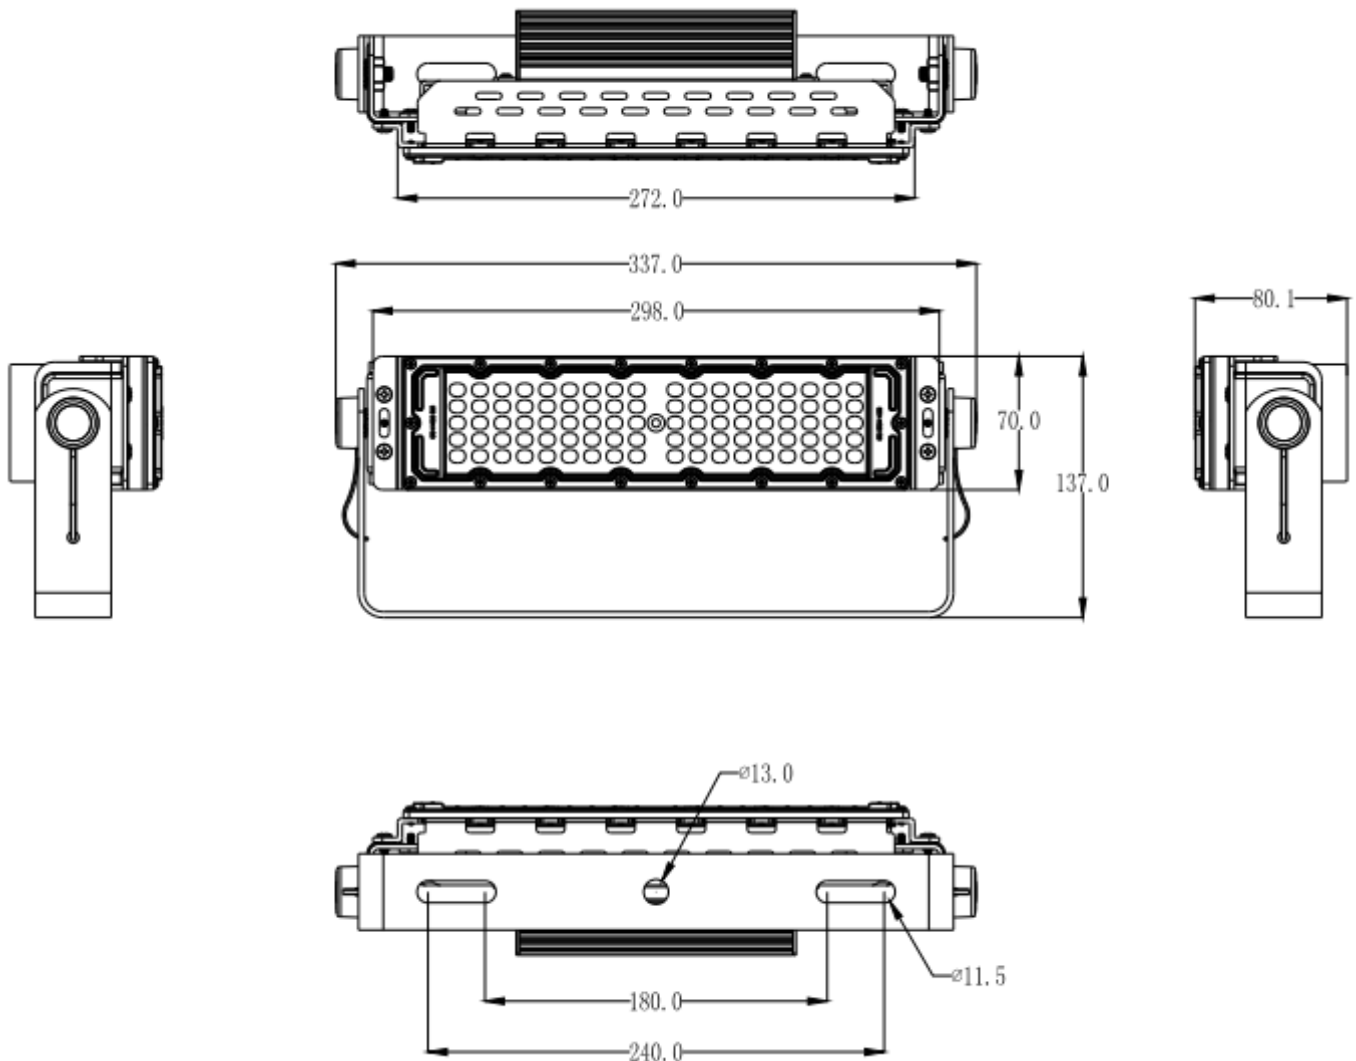

# Specification

Related Power: 50W

System Power: 46W

Efficacy(LPW): 135lm/W  $\pm$  3%

Lumens Output: 6210LM  $\pm$  3%

Input Voltage: AC100-277V

Power Factor: >0.93

Operating Temp.: -30°C~+40°C

# Package

Inner carton: 480\*360\*330mm (1PC/CTN)

Outer carton: 154\*74\*347mm (12PCS/CTN)