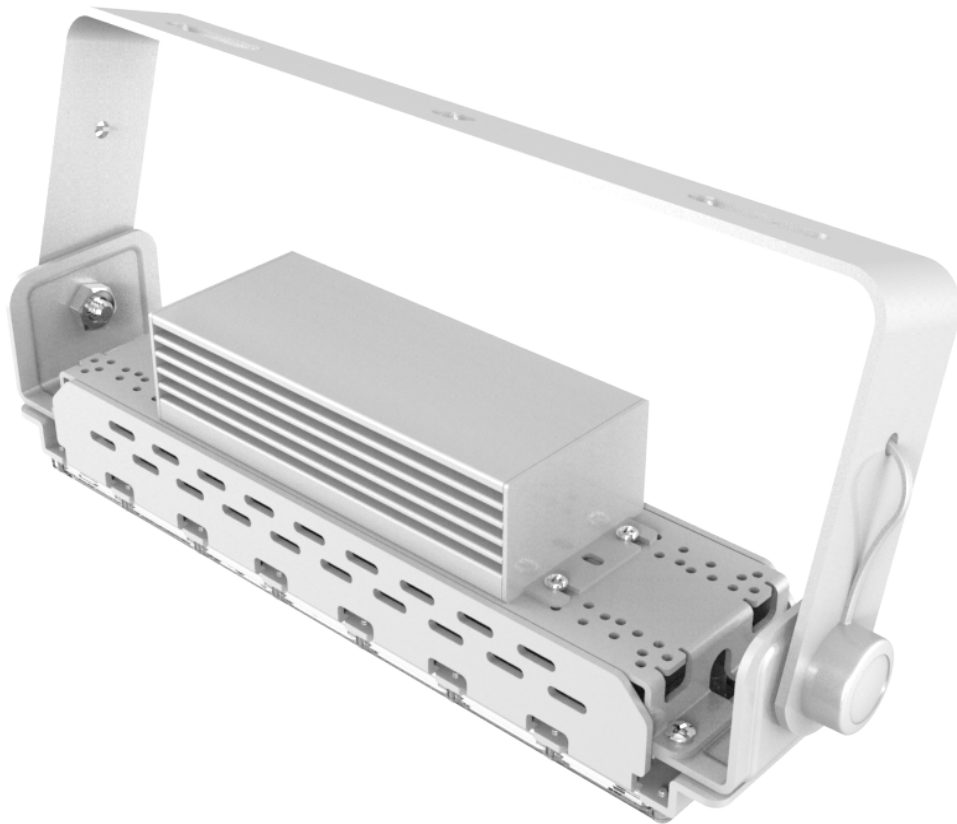

**NEXTLITE**®

NX-TFL-50S

**LED Flood Light  
50W**

# Specification

Related Power: 50W

System Power: 46W

Efficacy(LPW): 135lm/W  $\pm$  3%

Lumens Output: 6210LM  $\pm$  3%

Input Voltage: AC100-277V

Power Factor: >0.93

Operating Temp.: -30°C~+40°C