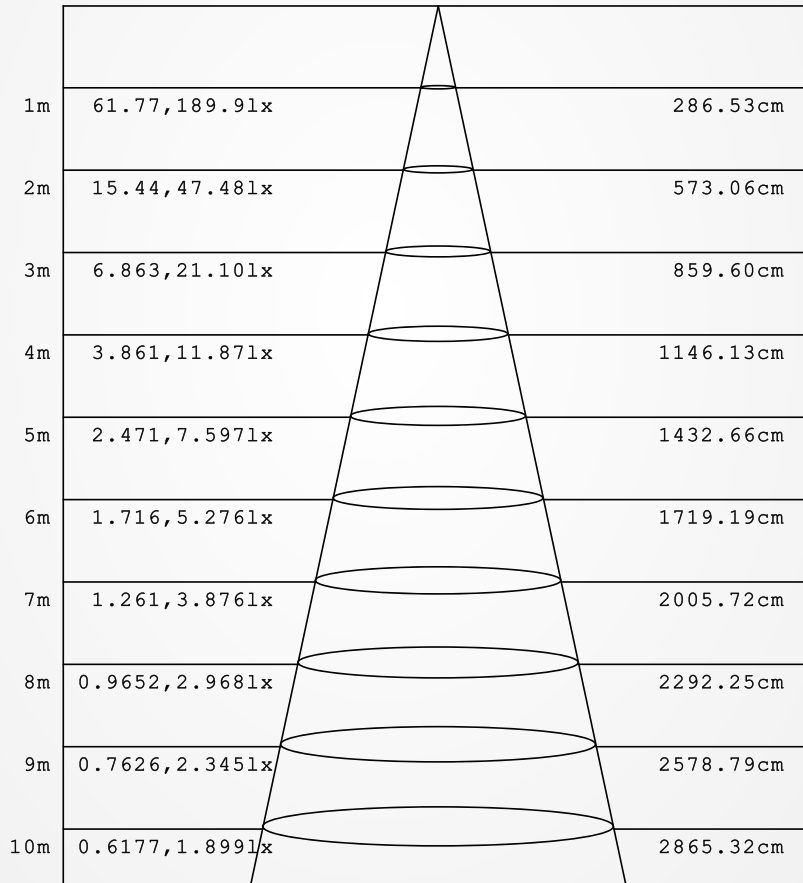

DATA OF LAMP		PHOTOMETRIC DATA				Eff: 48.42 lm/W
MODEL	NX-MPL16B-2040M-BK-15W-30K	Imax (cd)	189.9	S/MH (C0/180)	1.24	
NOMINAL POWER (W)	15	LOR (%)	71.2	S/MH (C90/270)	1.44	
RATED VOLTAGE (V)	230	TOTAL FLUX (lm)	753.43	$\eta$ UP, DN (C0-180)	3.5, 32.2	
NOMINAL FLUX (lm)	753.43	CIE CLASS	DIRECT	$\eta$ UP, DN (C180-360)	3.5, 31.9	
LAMPS INSIDE	1	$\eta$ up (%)	7.1	CIBSE SHR NOM	1.50	
TEST VOLTAGE (V)	230	$\eta$ down (%)	64.1	CIBSE SHR MAX	1.55	

C Range: 0 - 360DEG  
C Interval: 90.0DEG  
Test Speed: HIGH  
Temperature: 25.3DEG  
Operators:  
Test Date: 20 July 2022

$\gamma$  Range: 0 - 180DEG  
 $\gamma$  Interval: 1.0DEG  
Test System: EVERFINE GO-2000A\_V1 SYSTEM V2.0.366  
Humidity: 60%  
Test Distance: 7.630m [K=1.0000]  
Remarks:

## AAI FIGURE

Test:U:230.34V I:0.117A P:15.56W PF:0.5783 Freq:49.99Hz Lamp Flux:753.43x1 lm		
NAME: LED BULKHEAD	TYPE:LED	WEIGHT:
SPEC.: NX-MPL16B-2040M-BK-15W-30K	DIM.:	SERIAL No.:
MFR.: NEXLEDS	SUR.:	Shielding Angle:

Flux out:426.5 lm

Note: The Curves indicate the illuminated area and the average illumination when the luminaire is at different distance.

C Range: 0 - 360DEG  
C Interval: 90.0DEG  
Test Speed: HIGH  
Temperature:25.3DEG  
Operators:  
Test Date:20 July 2022