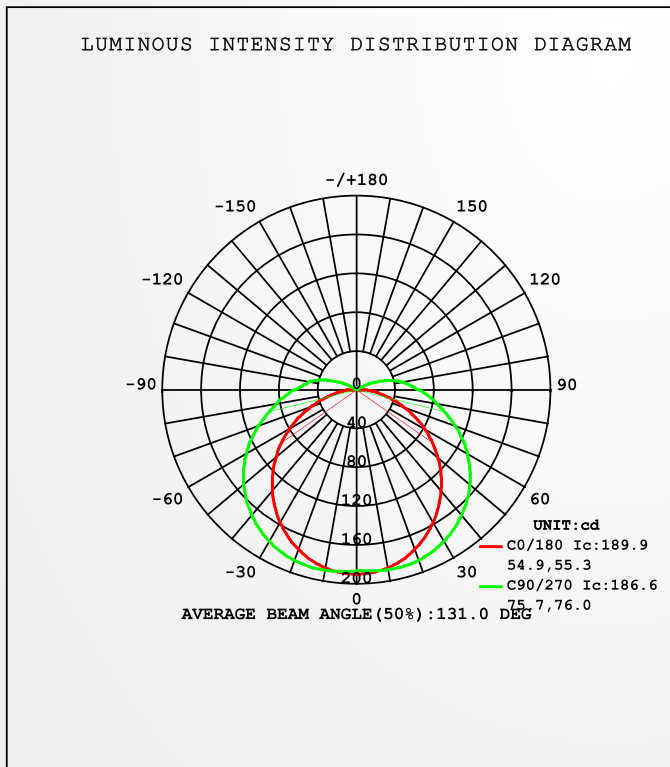

### specification

Product Name :	LED BULKHEAD
Model No. :	NX-MPL16B-2040M-BK-15W
Specification :	AC220-240V, 50/60Hz, 120mA, 15W
Working Temp :	-10~40(°C)
Power Factor :	0.5
CRI(ra) :	80
Body Color :	Black
Light Source :	SMD Chip
Lumen :	50~70 lm/W
Life Time :	25000 hrs
Beam Angle :	120°
Product Size :	239*120*69mm
IP :	IP65
Application :	Home, Shop, Hotel...etc
Warranty :	2 years
Standard :	CE

## LUMINAIRE PHOTOMETRIC TEST REPORT

Test:U:230.34V I:0.117A P:15.56W PF:0.5783 Freq:49.99Hz Lamp Flux:753.43x1 lm		
NAME: LED BULKHEAD	TYPE:LED	WEIGHT:
SPEC.: NX-MPL16B-2040M-BK-15W-30K	DIM.:	SERIAL No.:
MFR.: NEXLEDS	SUR.:	Shielding Angle:

DATA OF LAMP		PHOTOMETRIC DATA				Eff: 48.42 lm/W
MODEL	NX-MPL16B-2040M-BK-15W-30K	Imax (cd)	189.9	S/MH (C0/180)	1.24	
NOMINAL POWER (W)	15	LOR (%)	71.2	S/MH (C90/270)	1.44	
RATED VOLTAGE (V)	230	TOTAL FLUX (lm)	753.43	$\eta$ UP, DN (C0-180)	3.5, 32.2	
NOMINAL FLUX (lm)	753.43	CIE CLASS	DIRECT	$\eta$ UP, DN (C180-360)	3.5, 31.9	
LAMPS INSIDE	1	$\eta$ up (%)	7.1	CIBSE SHR NOM	1.50	
TEST VOLTAGE (V)	230	$\eta$ down (%)	64.1	CIBSE SHR MAX	1.55	