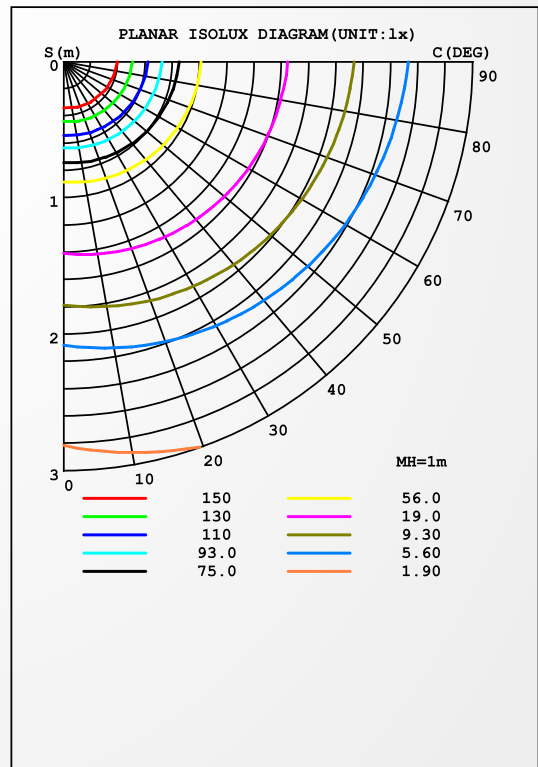

### specification

Product Name :	LED BULKHEAD
Model No. :	NX-MPL16B-2040M-BK-15W
Specification :	AC220-240V, 50/60Hz, 120mA, 15W
Working Temp :	-10~40(°C)
Power Factor :	0.5
CRI(ra) :	80
Body Color :	Black
Light Source :	SMD Chip
Lumen :	50~70 lm/W
Life Time :	25000 hrs
Beam Angle :	120°
Product Size :	239*120*69mm
IP :	IP65
Application :	Home, Shop, Hotel...etc
Warranty :	2 years
Standard :	CE

**Color Temperature:**

**3000K / 4000K / 6500K**

## LUMINAIRE PHOTOMETRIC TEST REPORT

Test:U:230.34V I:0.117A P:15.56W PF:0.5783 Freq:49.99Hz Lamp Flux:753.43x1 lm		
NAME: LED BULKHEAD	TYPE:LED	WEIGHT:
SPEC.: NX-MPL16B-2040M-BK-15W-30K	DIM.:	SERIAL No.:
MFR.: NEXLEDS	SUR.:	Shielding Angle:

DATA OF LAMP		PHOTOMETRIC DATA				Eff: 48.42 lm/W
MODEL	NX-MPL16B-2040M-BK-15W-30K	Imax (cd)	189.9	S/MH (C0/180)	1.24	
NOMINAL POWER (W)	15	LOR (%)	71.2	S/MH (C90/270)	1.44	
RATED VOLTAGE (V)	230	TOTAL FLUX (lm)	753.43	$\eta$ UP, DN (C0-180)	3.5, 32.2	
NOMINAL FLUX (lm)	753.43	CIE CLASS	DIRECT	$\eta$ UP, DN (C180-360)	3.5, 31.9	
LAMPS INSIDE	1	$\eta$ up (%)	7.1	CIBSE SHR NOM	1.50	
TEST VOLTAGE (V)	230	$\eta$ down (%)	64.1	CIBSE SHR MAX	1.55	