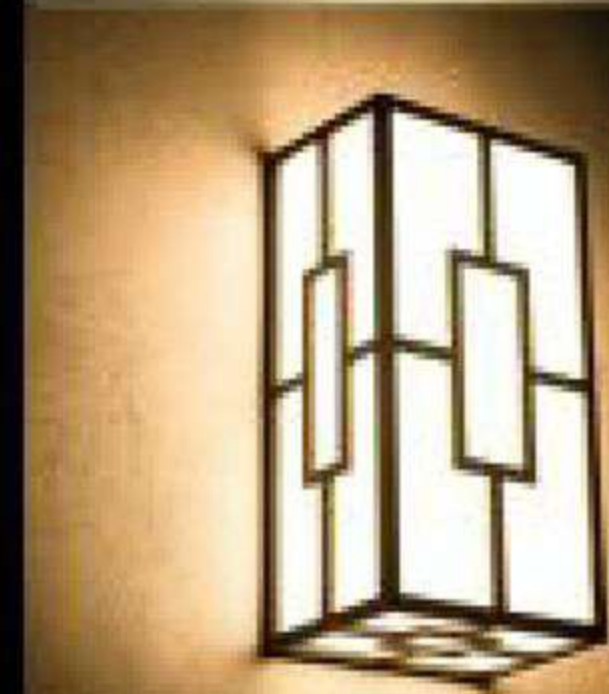

2
YEARS
Warranty

25000
Hours

720
Lumens

Wet Location
IP65

8W

LED OUTDOOR

8W

specification

PRODUCTS NAME :	OUTDOOR WALL LIGHT
MODEL NO. :	NX16G-2906Q-3CCT
SPECIFICATION :	AC220 - 240V / 50/60Hz, 65mA, 8W
WORKING TEMP. :	-10~40 (°C)
POWER FACTOR :	0.50
POWER :	8W
CRI (ra) :	>80
HOUSING COLOR :	Black Color
LIGHT SOURCE :	SUNPU SMD CHIP
LUMEN :	720 LM
LIFE TIME :	25000 hrs
BEAM ANGLE :	120 Degrees
PRODUCT SIZE :	204x104x84mm
IP :	IP65
APPLICATION :	Home, Shop, Hoteletc
WARRANTY :	2years
STANDARD :	CE