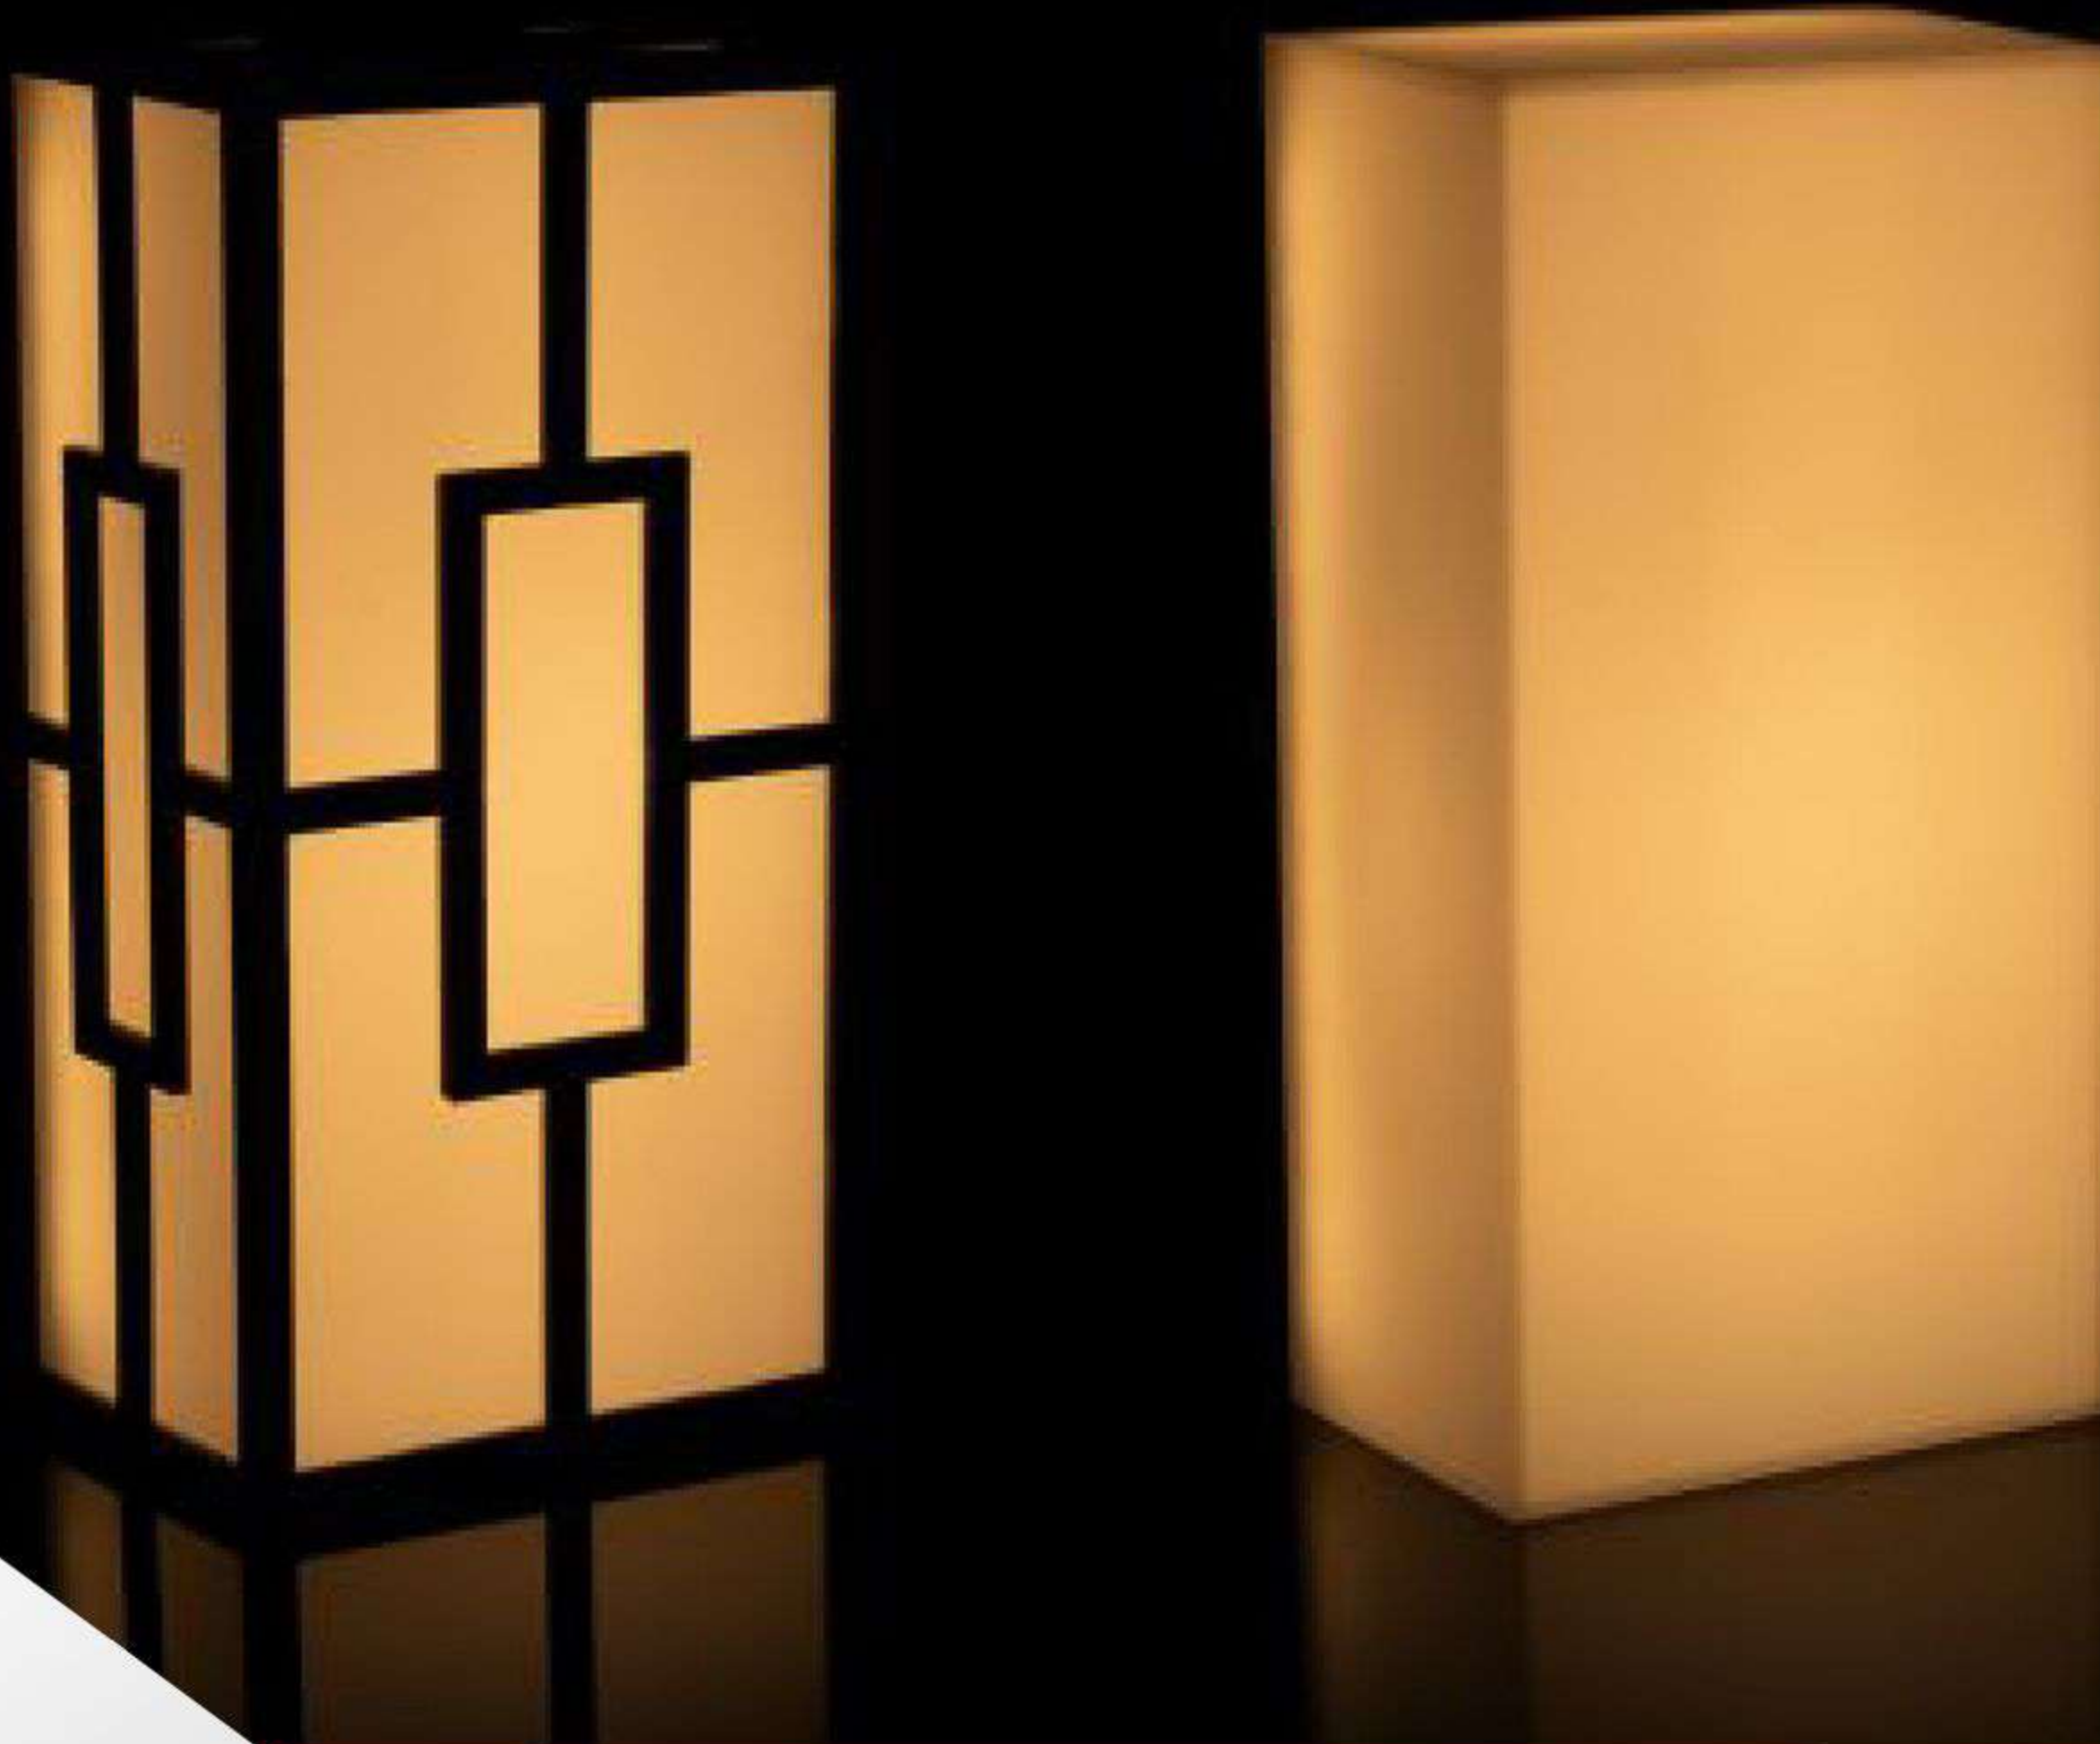

2
YEARS
Warranty

25000
Hours

720
Lumens

Wet Location
IP65

8W

LED OUTDOOR

8W

specification

PRODUCTS NAME :	OUTDOOR WALL LIGHT
MODEL NO. :	NX16G-2906Q-3CCT
SPECIFICATION :	AC220 - 240V / 50/60Hz, 65mA, 8W
WORKING TEMP. :	-10~40 (°C)
POWER FACTOR :	0.50
POWER :	8W
CRI (ra) :	>80
HOUSING COLOR :	Black Color
LIGHT SOURCE :	SUNPU SMD CHIP
LUMEN :	720 LM
LIFE TIME :	25000 hrs
BEAM ANGLE :	120 Degrees
PRODUCT SIZE :	204x104x84mm
IP :	IP65
APPLICATION :	Home, Shop, Hoteletc
WARRANTY :	2years
STANDARD :	CE

Color Temperature:

3000K