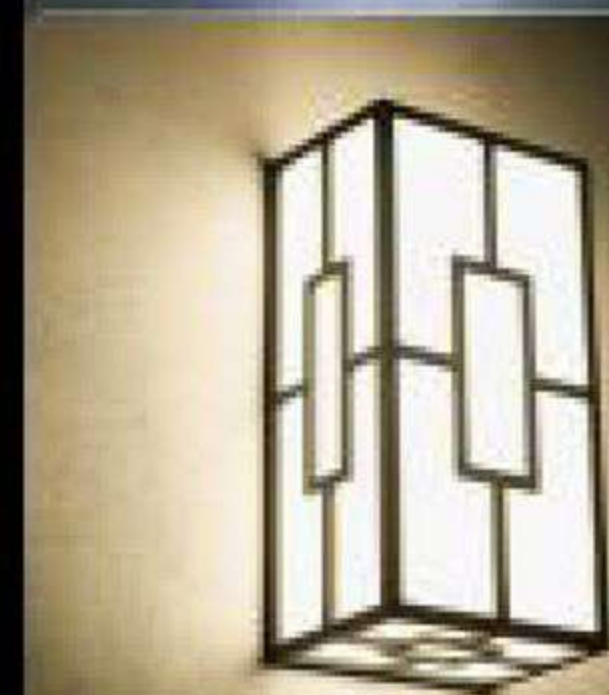

2
YEARS
Warranty

25000
Hours

720
Lumens

Wet Location
IP65

8W

LED OUTDOOR

8W

specification

PRODUCTS NAME :	OUTDOOR WALL LIGHT
MODEL NO. :	NX16G-2906Q-3CCT
SPECIFICATION :	AC220 - 240V / 50/60Hz, 65mA, 8W
WORKING TEMP. :	-10~40 (°C)
POWER FACTOR :	0.50
POWER :	8W
CRI (ra) :	>80
HOUSING COLOR :	Black Color
LIGHT SOURCE :	SUNPU SMD CHIP
LUMEN :	720 LM
LIFE TIME :	25000 hrs
BEAM ANGLE :	120 Degrees
PRODUCT SIZE :	204x104x84mm
IP :	IP65
APPLICATION :	Home, Shop, Hoteletc
WARRANTY :	2years
STANDARD :	CE