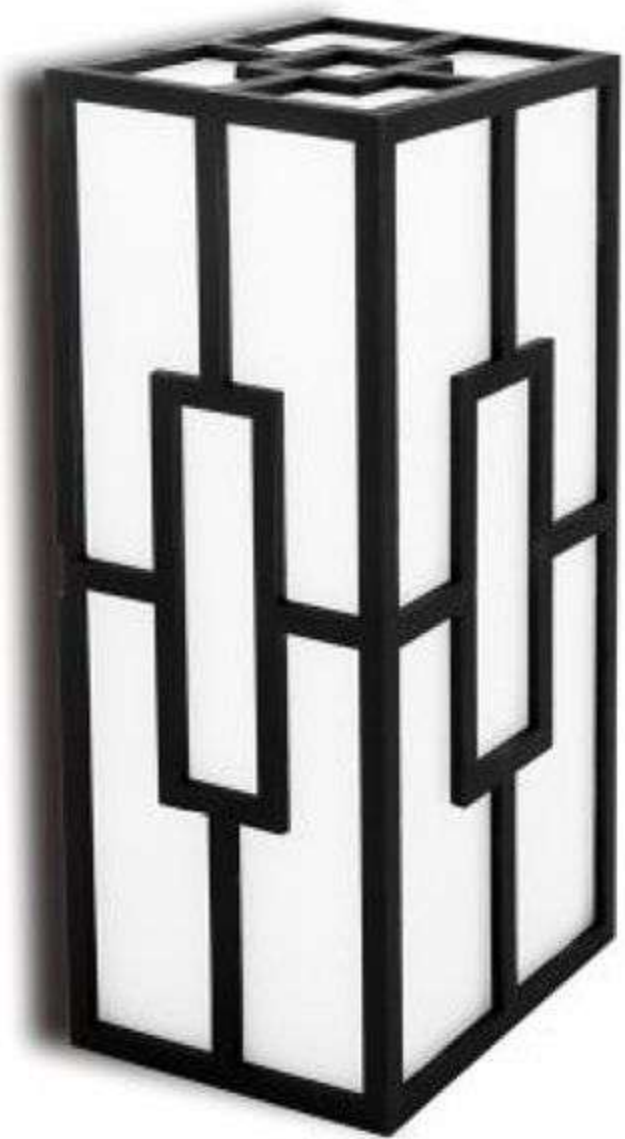

2
YEARS
Warranty

25000
Hours

720
Lumens

Wet Location
IP65

8W

LED OUTDOOR

8W

specification

PRODUCTS NAME :	OUTDOOR WALL LIGHT
MODEL NO. :	NX16G-2906Q-3CCT
SPECIFICATION :	AC220 - 240V / 50/60Hz, 65mA, 8W
WORKING TEMP. :	-10~40 (°C)
POWER FACTOR :	0.50
POWER :	8W
CRI (ra) :	>80
HOUSING COLOR :	Black Color
LIGHT SOURCE :	SUNPU SMD CHIP
LUMEN :	720 LM
LIFE TIME :	25000 hrs
BEAM ANGLE :	120 Degrees
PRODUCT SIZE :	204x104x84mm
IP :	IP65
APPLICATION :	Home, Shop, Hoteletc
WARRANTY :	2years
STANDARD :	CE