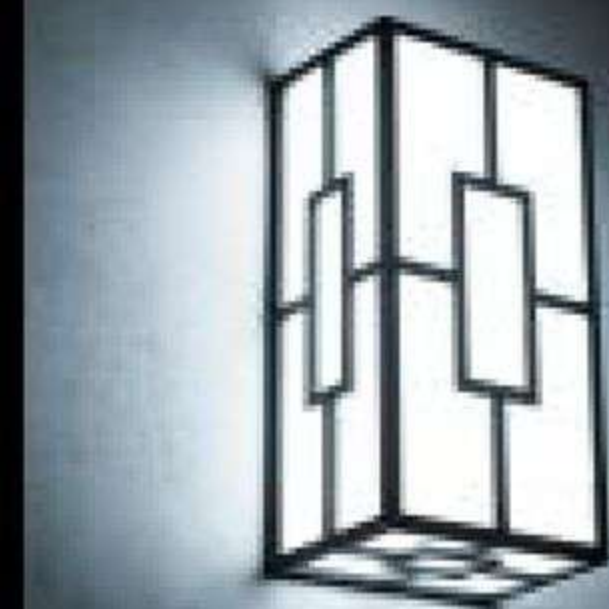

2
YEARS
Warranty

25000
Hours

720
Lumens

Wet Location
IP65

8W

LED OUTDOOR

8W

specification

PRODUCTS NAME :	OUTDOOR WALL LIGHT
MODEL NO. :	NX16G-2906Q-3CCT
SPECIFICATION :	AC220 - 240V / 50/60Hz, 65mA, 8W
WORKING TEMP. :	-10~40 (°C)
POWER FACTOR :	0.50
POWER :	8W
CRI (ra) :	>80
HOUSING COLOR :	Black Color
LIGHT SOURCE :	SUNPU SMD CHIP
LUMEN :	720 LM
LIFE TIME :	25000 hrs
BEAM ANGLE :	120 Degrees
PRODUCT SIZE :	204x104x84mm
IP :	IP65
APPLICATION :	Home, Shop, Hoteletc
WARRANTY :	2years
STANDARD :	CE