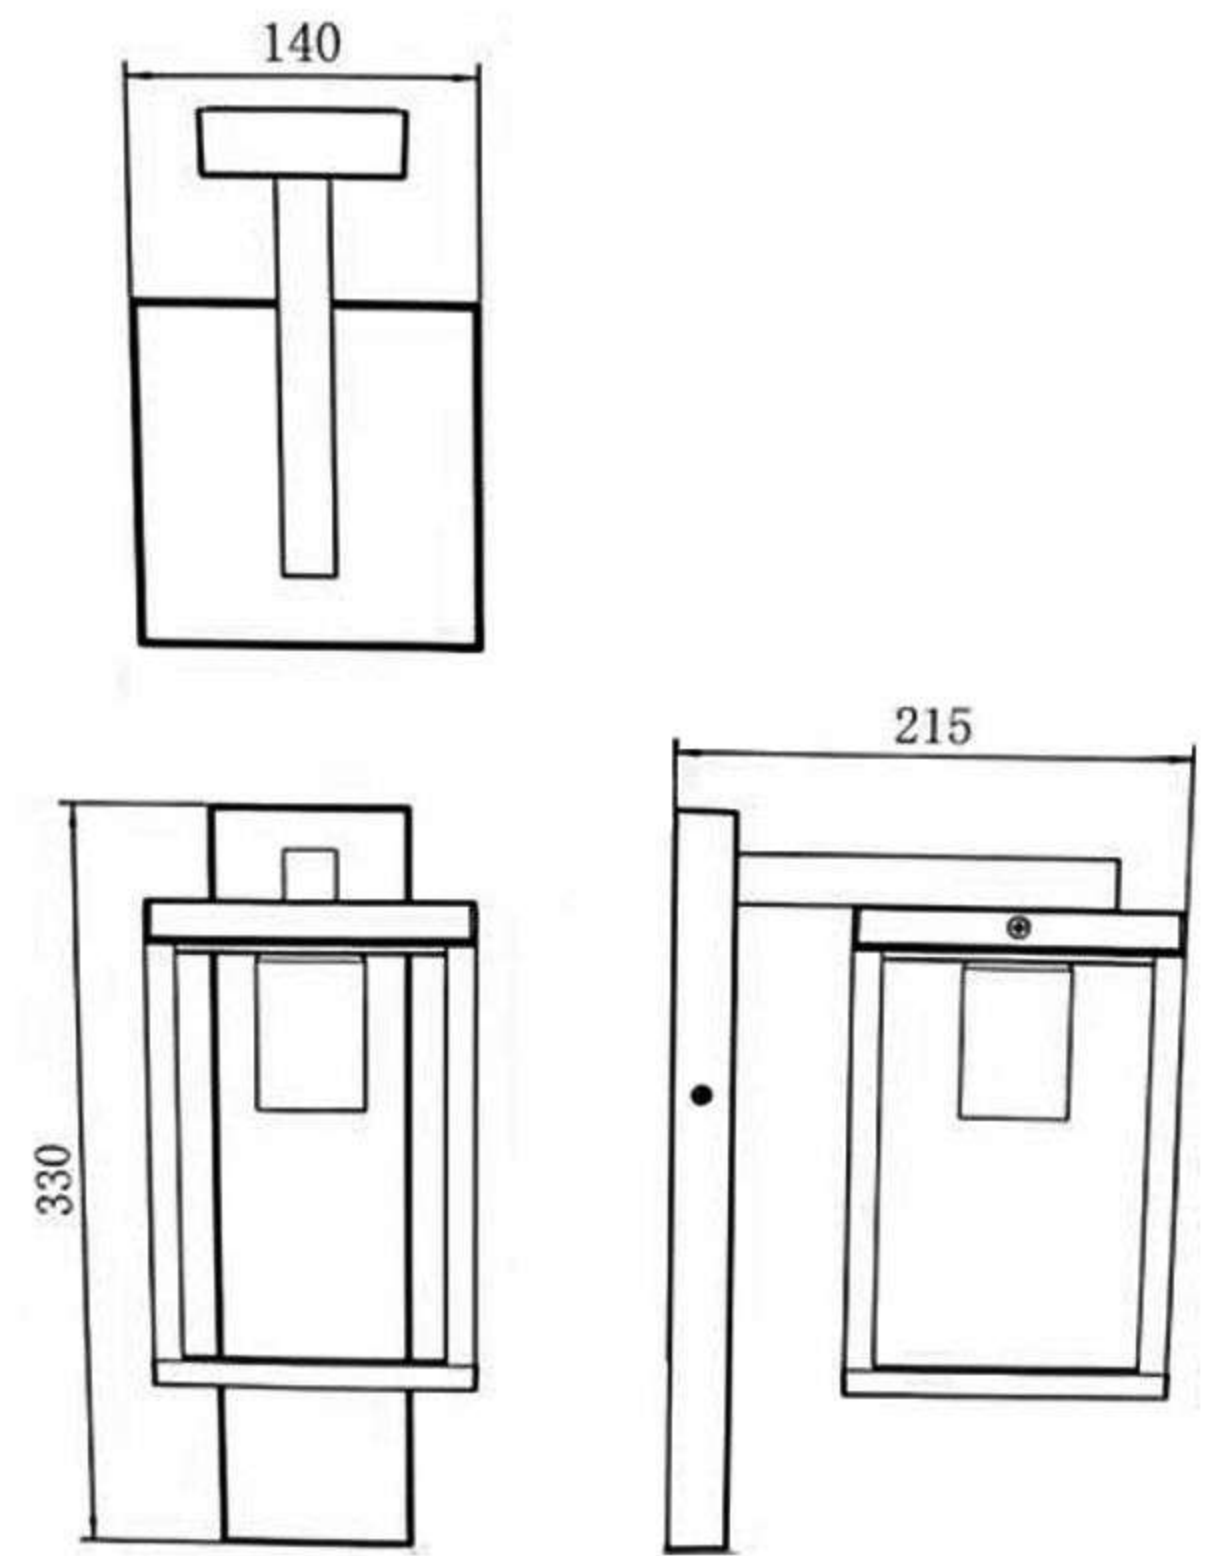

# Outdoor Light

**E27**

specification	
PRODUCTS NAME :	OUTDOOR LIGHTING
MODEL NO. :	NX-39235 E27
SPECIFICATION :	AC100 - 240V; 50/60Hz; E27 Max. 60W
POWER :	E27 Max. 60W
CRI ( ra ) :	>80
COLOR :	Black Color
IP :	IP44
PRODUCT SIZE :	140 x 215 x 330mm
MATERIAL :	Aluminum body + Glass Shell
STANDARD :	CE
WARRANTY :	3years

**Color Temperature:**

**E27 Max. 60W**