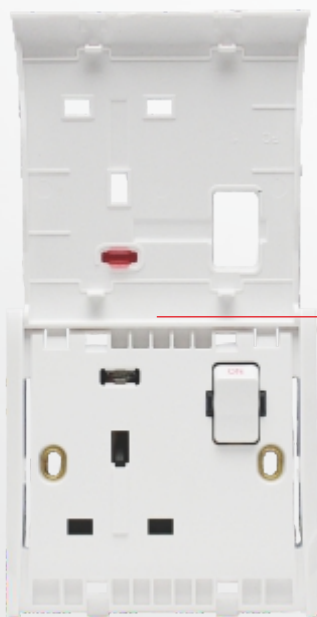

SWITCH SOCKET

WHITE

CHAMPAGNE

GOLD

Feature

- a/ European style in appearance, accords with the demands of the International markets.
- b/ The elliptic screw hole makes the Installation easier and more flexible.
- c/ Wire connection hole has direction which is easy to connect the wire.
- d/ The base is surrounded by the middle plate, All the components coordinate precisely and highlight the layer of the product.
- e/ Clear identification meets the British Standard and the requirements of international market.
- f/ The base height is ultra-thin and ultra-low (only 19.3mm), providing a bigger space for wiring in the flush box.

175°

OPEN

FLIP-OPEN PANEL

Flip-open panel makes the installation more direct, more effective and more convenient as well as presenting us a better appearance

Terminal inclination brings quick and easy wiring installation

Line pressing screw with waisted shank in case shedding

BOZ

SWITCH SOCKET

175°
OPEN
FLIP-OPEN PANEL

WHITE

CHAMPAGNE

GOLD

B301W

13A 1 Gang Switch
Socket, Double Pole

B411

13A 1 Gang Switched
Socket, Double Pole
+ Neon

BOZ

SWITCH SOCKET

175°
OPEN
FLIP-OPEN PANEL

WHITE

CHAMPAGNE