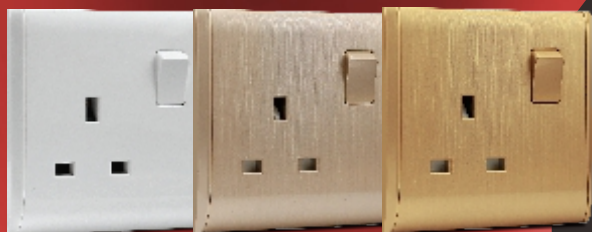

SWITCH SOCKET

WHITE

CHAMPAGNE

GOLD

Feature

- a/ European style in appearance, accords with the demands of the International markets.
- b/ The elliptic screw hole makes the Installation easier and more flexible.
- c/ Wire connection hole has direction which is easy to connect the wire.
- d/ The base is surrounded by the middle plate, All the components coordinate precisely and highlight the layer of the product.
- e/ Clear identification meets the British Standard and the requirements of international market.
- f/ The base height is ultra-thin and ultra-low (only 19.3mm), providing a bigger space for wiring in the flush box.

175°

OPEN

FLIP-OPEN PANEL

Flip-open panel makes the installation more direct, more effective and more convenient as well as presenting us a better appearance

Terminal inclination brings quick and easy wiring installation

Line pressing screw with waisted shank in case shedding

BOZ

SWITCH SOCKET

175°
OPEN
FLIP-OPEN PANEL

WHITE

CHAMPAGNE

GOLD

B301W

13A 1 Gang Switch
Socket, Double Pole

B411

13A 1 Gang Switched
Socket, Double Pole
+ Neon

BOZ

SWITCH SOCKET

175°
OPEN
FLIP-OPEN PANEL

WHITE

CHAMPAGNE