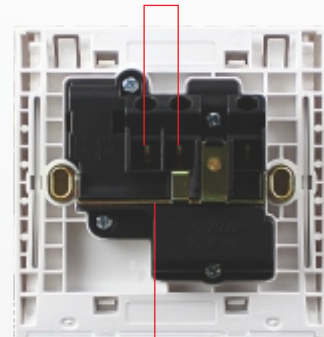

SWITCH SOCKET

WHITE

CHAMPAGNE

GOLD

Feature

- a/ European style in appearance, accords with the demands of the International markets.
- b/ The elliptic screw hole makes the Installation easier and more flexible.
- c/ Wire connection hole has direction which is easy to connect the wire.
- d/ The base is surrounded by the middle plate, All the components coordinate precisely and highlight the layer of the product.
- e/ Clear identification meets the British Standard and the requirements of international market.
- f/ The base height is ultra-thin and ultra-low (only 19.3mm), providing a bigger space for wiring in the flush box.

175°

OPEN

FLIP-OPEN PANEL

Flip-open panel makes the installation more direct, more effective and more convenient as well as presenting us a better appearance

Terminal inclination brings quick and easy wiring installation

Line pressing screw with waisted shank in case shedding

BOZ

SWITCH SOCKET

175°
OPEN
FLIP-OPEN PANEL

WHITE

CHAMPAGNE

GOLD

B301W

13A 1 Gang Switch
Socket, Double Pole

B411

13A 1 Gang Switched
Socket, Double Pole
+ Neon

BOZ

SWITCH SOCKET

175°
OPEN
FLIP-OPEN PANEL

WHITE

CHAMPAGNE