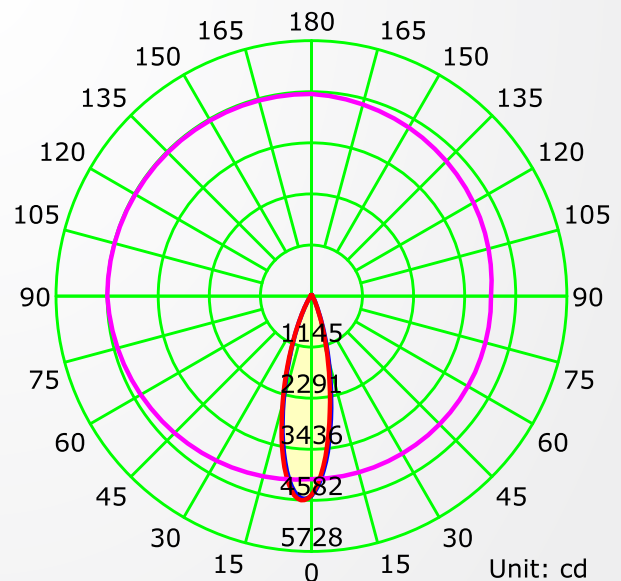

3 YEARS
WARRANTY

VIDEO

LED GRILLE LIGHT

16W(2x8W)

specification

Product Name :	LED Grille Light
Model No. :	NX-2908-DOB-2x8
Specification :	AC175-265V,50/60Hz ,140mA,16W (2x8W)
Working Temp :	-20~45(°C)
Power Factor :	0.5
CRI(ra) :	80
Body Color :	White
Light Source :	SMD 7070
Lumen :	1120 lm
Life Time :	30000 hrs
Beam Angle	24°
Adjustable Angle:	30°
Product Size :	220*120*56mm
Cut Out:	195*95 mm
IP :	IP20
Application :	Home, Shop, Hotel...etc
Warranty :	3 years

Color Temperature:

3000K / 4000K / 6500K

16W

LUMINAIRE PHOTOMETRIC TEST REPORT

Luminaire Property

Luminaire Manufacturer: NEXLEDS
Luminaire Category:
Current: 0.132 A
Power Factor: 0.520

Report No.: NX-2908-DOB-2x8
Voltage: 217.9 V
Power: 14.97 W

Photometric Results

CIE Class: Direct
Measurement Flux: 1512.7 lm
Downward Ratio: 92%
Horizontal Diffuse Angle(25%,50%): H39,H27
Vertical Diffuse Angle(25%,50%): V38.6,V26.7
Luminaire Efficacy Rating (LER): 101.10
Max. Intensity: 4582.48 cd
S/MH(C0/C180): 0.46

Total Rated Lamp Lumens: 1512.7 lm
Efficiency: 100%
Upward Ratio: 8%
Central Intensity: 4475.06 cd
Pos of Max. Intensity: H270 V3
S/MH(C90/C270): 0.46

Picture Of Luminaire

Luminous Intensity Distribution Curve