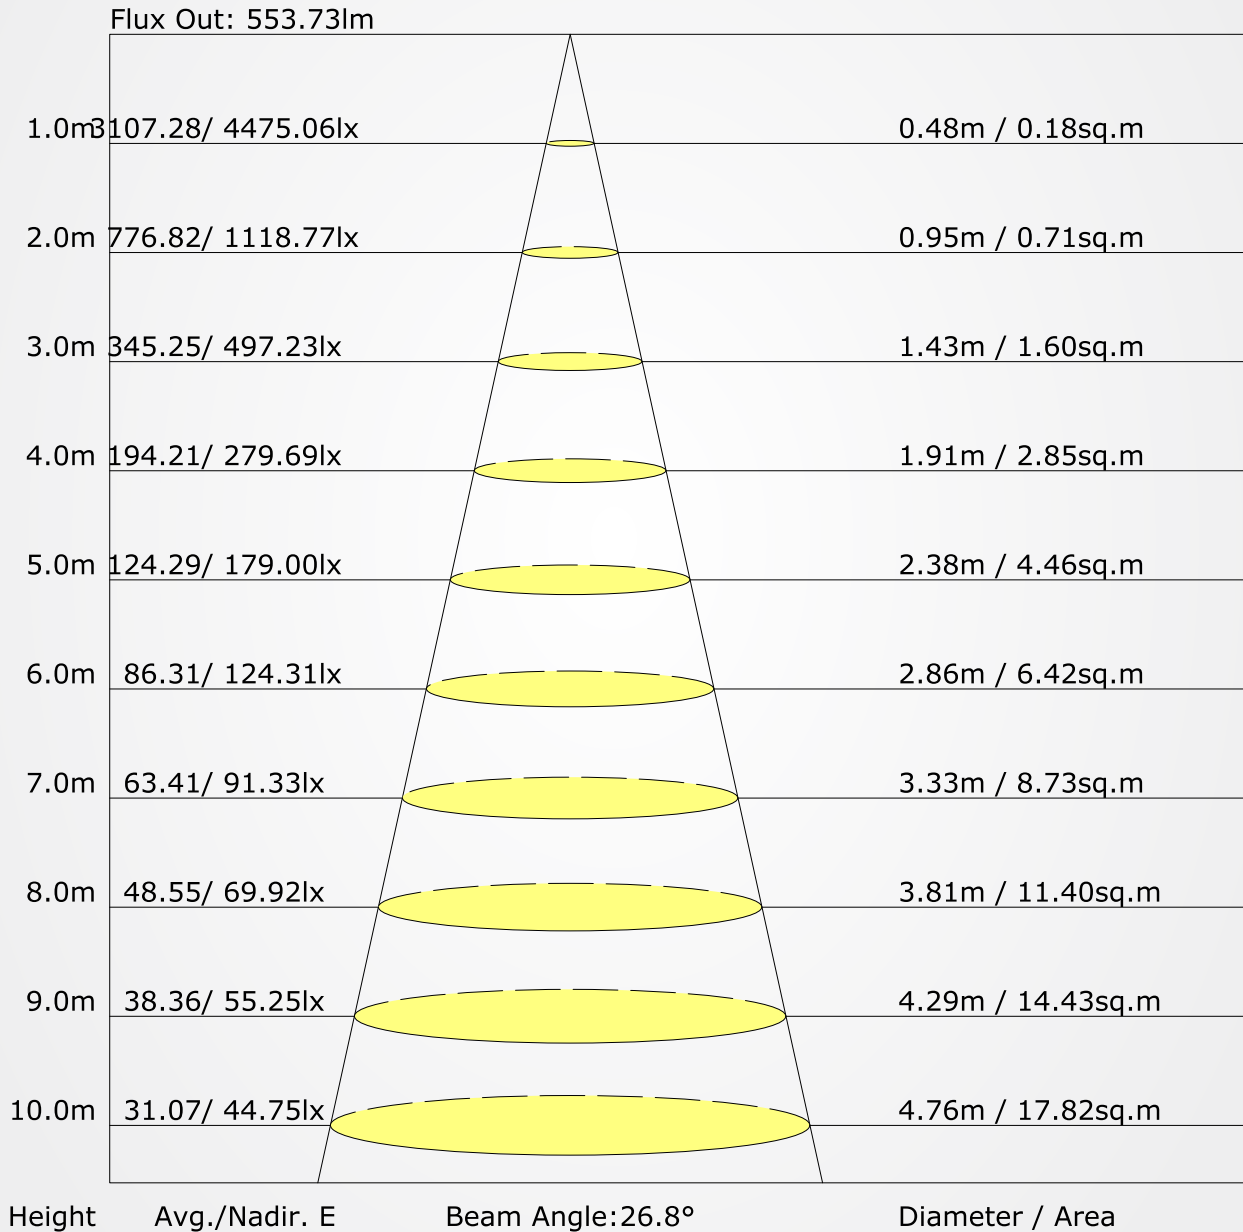

Photometric Results

CIE Class: Direct
Measurement Flux: 1512.7 lm
Downward Ratio: 92%
Horizontal Diffuse Angle(25%,50%): H39,H27
Vertical Diffuse Angle(25%,50%): V38.6,V26.7
Luminaire Efficacy Rating (LER): 101.10
Max. Intensity: 4582.48 cd
S/MH(C0/C180): 0.46

Total Rated Lamp Lumens: 1512.7 lm
Efficiency: 100%
Upward Ratio: 8%
Central Intensity: 4475.06 cd
Pos of Max. Intensity: H270 V3
S/MH(C90/C270): 0.46

Picture Of Luminaire

Luminous Intensity Distribution Curve

Average Diffuse Angle(50%): 26.6°

— C0-C180 — C90-C270 — G3

C Plane (°):0.0-360.0: 90.0
Test Lab:
Test Type: TYPE C
Temperature: 24
Operator:

Gamma Plane (°):0.0-180.0:1.0
Test Device: GPM-1600
Distance: 9.669 m
Humidity: 70
Inspector:

JOIN US ON OUR
FACEBOOK PAGE +

NEXTLITE PRODUCTS

16W

THE AVERAGE ILLUMINANCE EFFECTIVE FIGURE

C Plane (°):0.0-360.0: 90.0
 Test Lab:
 Test Type: TYPE C
 Temperature: 24
 Operator:

Gamma Plane (°):0.0-180.0:1.0
 Test Device: GPM-1600
 Distance: 9.669 m
 Humidity: 70
 Inspector: