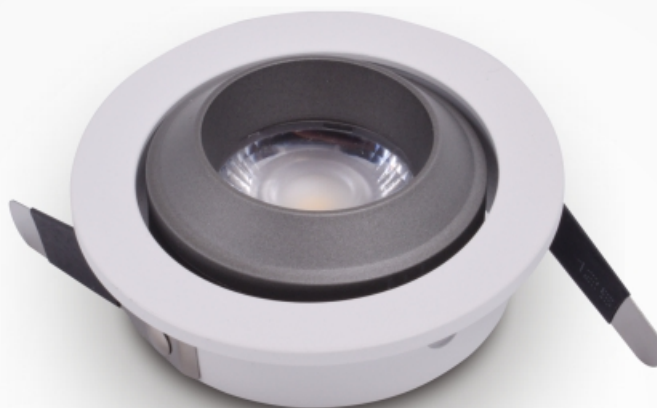

**3 YEARS**  
WARRANTY

**3 CCT**  
**CHANGEABLE**

Flip switch to change the CCT

**VIDEO**

**COB81**  
LED DOWNLIGHT

**3W**

**10W**

## specification

PRODUCT NAME :	LED DOWNLIGHT
MODEL NO. :	COB81 3W/10W
SPECIFICATION :	AC220-240V, 50-60Hz, 3W/10W
WORKING TEMP :	-20~50(°C)
POWER FACTOR :	>0.6
CRI(RA) :	>80
COLOR :	White+Gray
LIGHT SOURCE :	COB
LUMEN :	100 LM/W
BEAM ANGLE :	24°
PRODUCT SIZE :	65*30mm/85*35mm
CUT OUT :	55mm/75mm
IP :	IP20
APPLICATION :	Home, Shop, Hotel..etc.
WARRANTY :	3 years
STANDARD :	CE